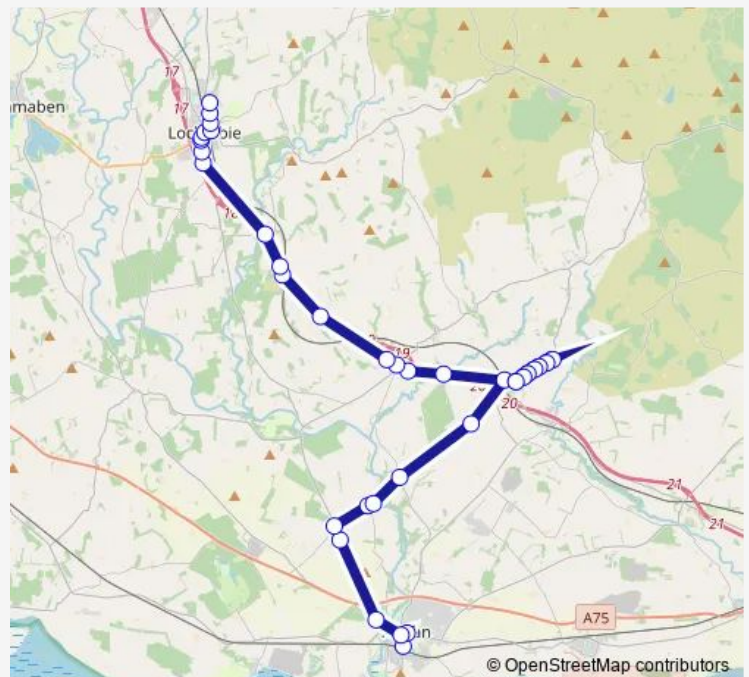

Bus 383

[Go to website](#)

Direction

Stance 3 — Lockerbie Academy

37 stops

[Open route schedule](#)

Stance 3

War Memorial

North Howes

Nethermains

Parkneuk

Village Hall

North Street

Luce Mains

Quarry Park

Broadlea

Burnswark View

Kirtle Inn

The Courtyard

Blacket Place

Eaglesfield Village Hall

School

Post Office

Post Office

School

Village Hall

Newsagent

Route schedule

Stance 3 — Lockerbie Academy

Monday 08:00

Tuesday 08:00

Wednesday 08:00

Thursday 08:00

Friday 08:00

Saturday —

Sunday —

Route info

Direction: Stance 3

Stops: 37

Trip Duration: 0 hour 45 min

■ 383