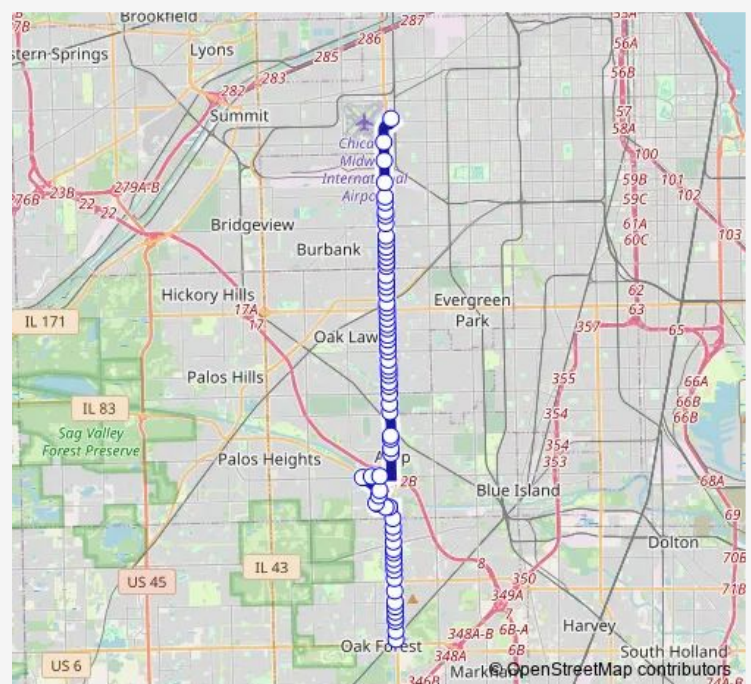

Cicero Ave & 144th St

Cicero Ave & 143rd St

Cicero Ave & 142nd St

Cicero Ave & 141st St

Cicero Ave & Midlothian Turnpike

Cicero Ave & 138th St

Cicero Ave & 137th St

Cicero Ave & 135th St

Rivercrest Dr & Cicero Ave

Rivercrest Dr & Party City

Rivercrest Dr & Rivercrest Ct

Route schedule

Oak Forest Metra (15801 Cicero Ave) — Midway CTA Station

Monday 05:22-20:02

Tuesday 05:22-20:02

Wednesday 05:22-20:02

Thursday 05:22-20:02

Friday 05:22-20:02

Saturday 06:30-18:10

Sunday 09:28-17:02

Route info

Direction: Oak Forest Metra (15801 Cicero Ave)

Stops: 69

Trip Duration: 1 hour 0 min

383 — South Cicero

Rivercrest Dr & Rivercrest Center

Cal Sag Rd/Rt 83 & Rivercrest Dr

Cal Sag Rd/Rt 83 & 127th St

127th St & Laramie Ave

5001 W 127th St

Cicero Ave & 123rd St

Cicero Ave & 122nd St