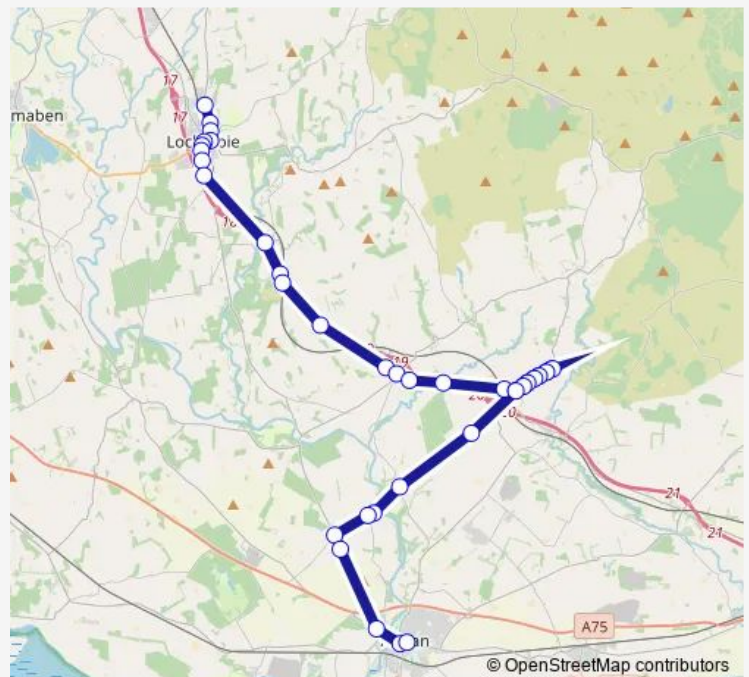

Thursday —

Friday —

Saturday 07:50-17:15

Sunday —

Route info

Direction: Broomhouses

Stops: 41

Trip Duration: 0 hour 40 min

■ 383

BusMaps

Blacket Place

Eaglesfield Village Hall

School

Post Office

Post Office

School