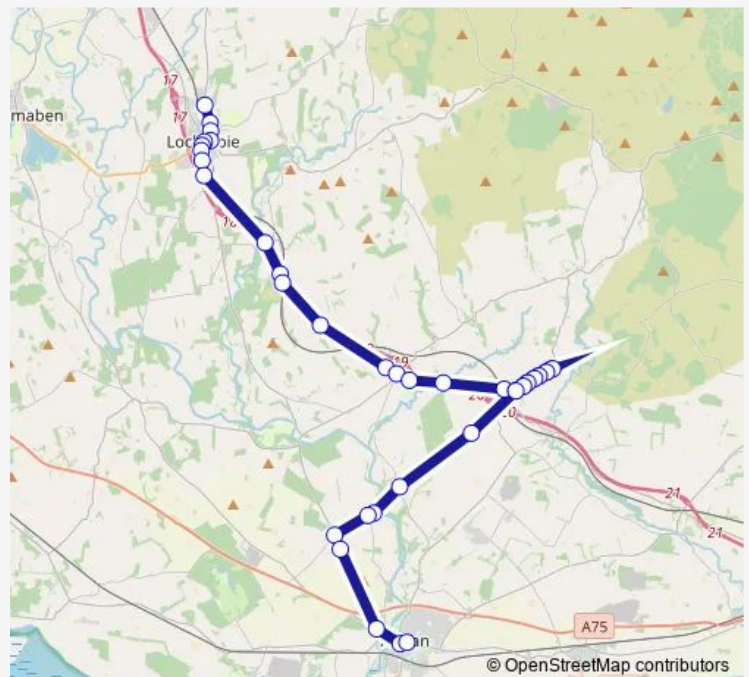

Thursday —

Friday —

Saturday 07:50-17:15

Sunday —

Route info

Direction: Broomhouses

Stops: 41

Trip Duration: 0 hour 46 min

■ 383

BusMaps

Blacket Place

Eaglesfield Village Hall

School

Post Office

Post Office

School