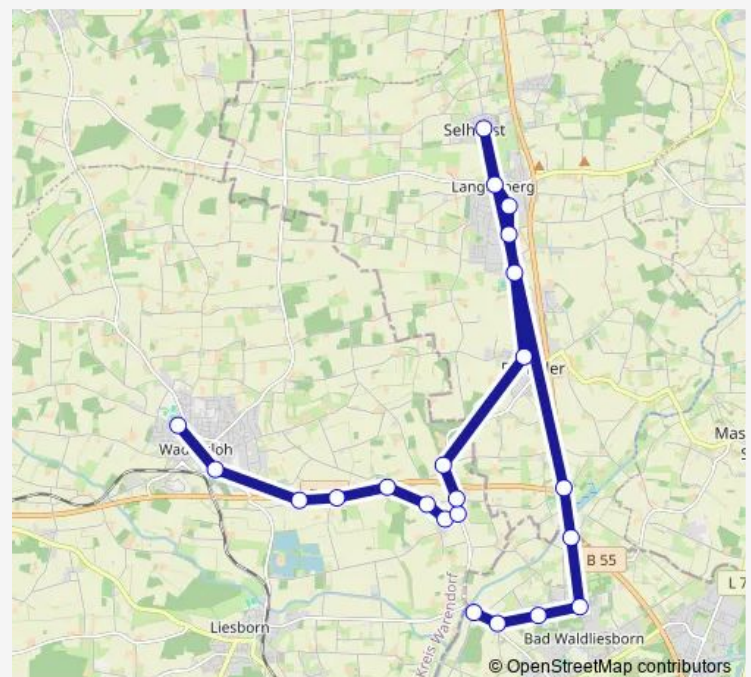

Bad Waldliesborn, Kurverwalt.

Bad Waldliesborn, Kühlige

Bad Waldliesborn, Beckhoff

Route schedule

Wadersloh, Sekundarschule — Bad Waldliesborn, Schomacher

Monday	12:51-15:12
Tuesday	12:51-15:37
Wednesday	12:51-15:12
Thursday	12:51-15:12
Friday	12:51-15:37
Saturday	—
Sunday	—

Route info

Direction: Wadersloh, Sekundarschule

Stops: 22

Trip Duration: 0 hour 38 min

■ 383 — Bad Waldliesborn - Langenberg - Benteler - Wadersloh

Direction

Bad Waldliesborn, Kurverwalt. — Wadersloh, Sekundarschule

18 stops

[Open route schedule](#)

Bad Waldliesborn, Kurverwalt.

Bad Waldliesborn, Krzg./Umge

Lb-Benteler, Henkelmann

Langenberg, Mühlenstr.

Langenberg, Hauptstr.

Langenberg, Hans-Böckler-Str.

Wednesday 06:46

Thursday 06:46

Friday 06:46

Saturday —

Sunday —

Route info

Direction: Bad Waldliesborn, Kurverwalt.

Stops: 18