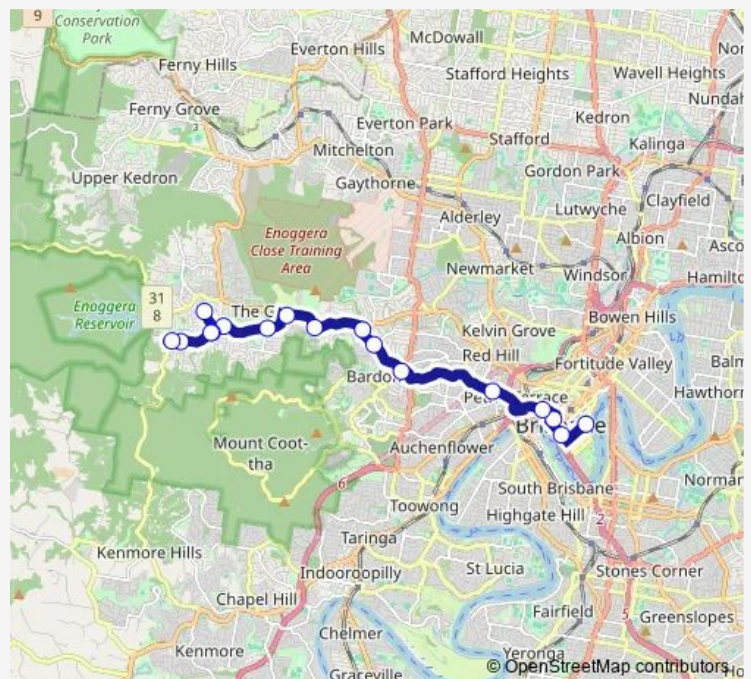

George Street Stop 116

Turbot St stop 130 at Magistrates Court

Roma Street busway, platform 1

Given Tce at Paddington, stop 5

Macgregor Tce at Bardon, stop 15

Coopers Camp Rd at Coopers Camp Road, stop 29

Coopers Camp Rd at West Ashgrove

Thursday 16:35-17:35

Friday 16:35-17:35

Saturday —

Sunday —

Route info

Direction: Charlotte Street Stop 90 near Market St

Stops: 17

Trip Duration: 0 hour 44 min

383 — The Gap - City Rocket via Payne Road

Direction

School Rd at Woongarra St, stop 44 — Eagle Street Stop 155 near Charlotte St

17 stops

[Open route schedule](#)

School Rd at Woongarra St, stop 44

Payne Rd at Glen Rd, stop 44a

Wednesday 06:45-07:50

Thursday 06:45-07:50

Friday 06:45-07:50

Saturday —

Sunday —

Route info

Direction: School Rd at Woongarra St, stop 44

Stops: 17