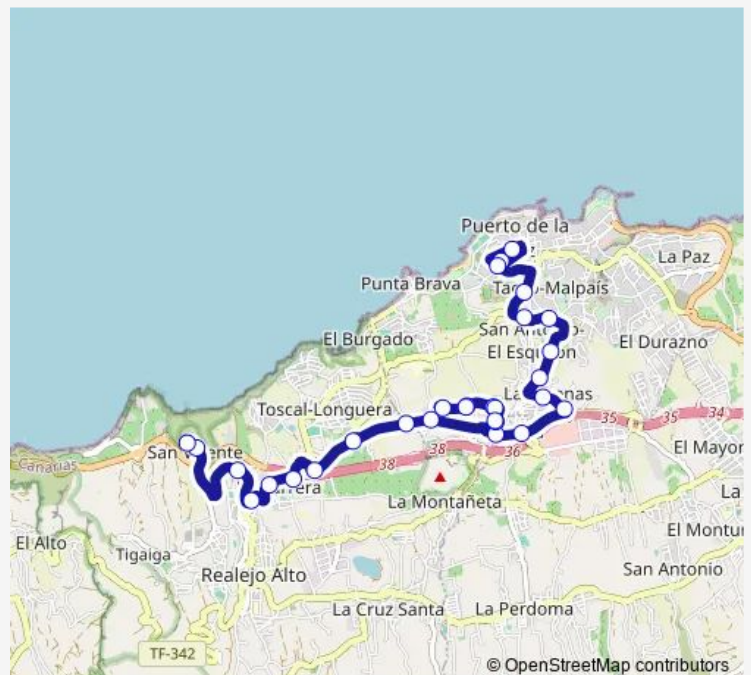

Juan DE Tejera

Cooperativa

LA Higuera

Route schedule

Puerto DE LA Cruz — LA Tropicana

Monday 07:30-21:45

Tuesday 07:30-21:45

Wednesday 07:30-21:45

Thursday 07:30-21:45

Friday 07:30-21:45

Saturday 07:30-21:45

Sunday 07:30-21:45

Route info

Direction: Puerto DE LA Cruz

Stops: 29

Trip Duration: 0 hour 27 min

SAN Vicente

LA Tropicana

Direction

LA Tropicana — Puerto DE LA Cruz

29 stops

[Open route schedule](#)

LA Tropicana

Venancio N.Glez

Route info

Direction: LA Tropicana

Stops: 29

Trip Duration: 0 hour 29 min

Taoro

Puente SAN Antonio

Salto EL Barranco (T)

Puerto DE LA Cruz