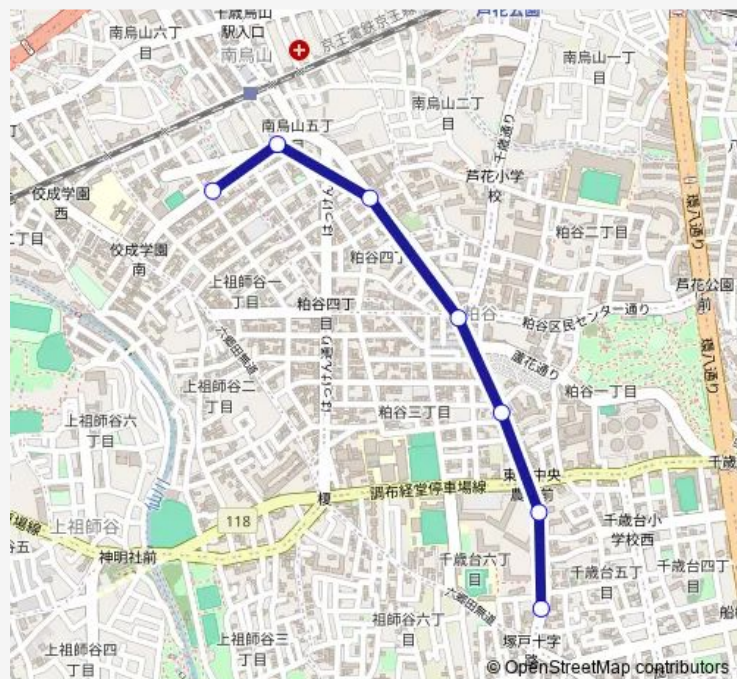

Direction

南水無 — 塚戸小学校

7 stops

[Open route schedule](#)

南水無

千歳烏山駅

粕谷町

芦花恒春園

芦花高校入口

千歳台六丁目

塚戸小学校

Route schedule

南水無 — 塚戸小学校

Monday	22:56
Tuesday	22:56
Wednesday	22:56
Thursday	22:56
Friday	22:56
Saturday	—
Sunday	—

Route info

Direction: 南水無

Stops: 7

Trip Duration: 0 hour 14 min

Direction

塚戸小学校 — 南水無

7 stops

[Open route schedule](#)

塚戸小学校

千歳台六丁目

Route info

Direction: 塚戸小学校

Stops: 7

Trip Duration: 0 hour 11 min

歳 2 3 -塚 Bus time schedules and route maps are available in an offline PDF at busmaps.com. Use the busmaps.com website to see live bus times, train schedule or subway schedule, and step-by-step directions for all public transit in Tokyo