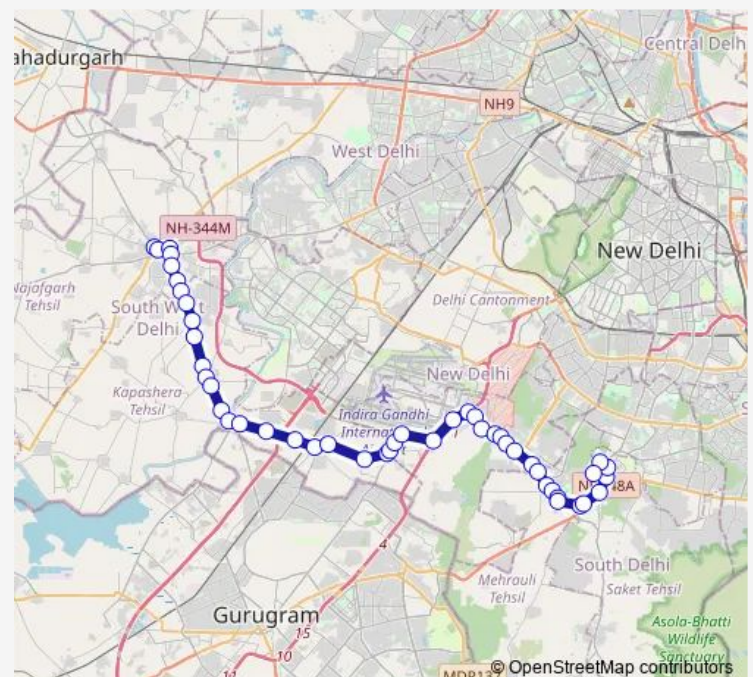

### Route schedule

Najafgarh Terminal — Mehrauli Terminal

Monday 06:00-18:50

Tuesday 06:00-18:50

Wednesday 06:00-18:50

Thursday 06:00-18:50

Friday 06:00-18:50

Saturday 06:00-18:50

### Route info

Direction: Najafgarh Terminal

Stops: 47

Trip Duration: 2 hour 6 min

886down

BusMaps

Kapashera More

Kapashera Crossing