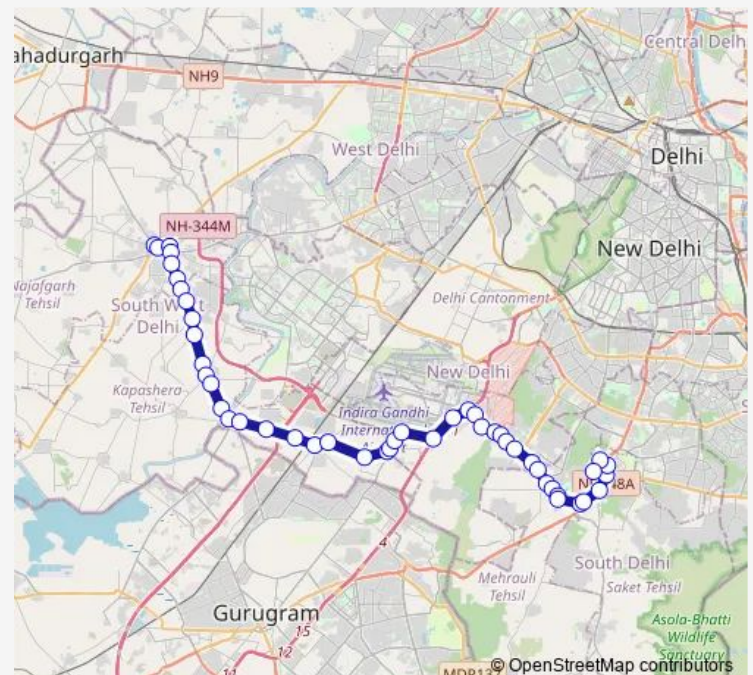

### Route schedule

Najafgarh Terminal — Mehrauli Terminal

Monday 06:00-18:50

Tuesday 06:00-18:50

Wednesday 06:00-18:50

Thursday 06:00-18:50

Friday 06:00-18:50

Saturday 06:00-18:50

### Route info

Direction: Najafgarh Terminal

Stops: 47

Trip Duration: 2 hour 6 min

886down

BusMaps

Kapashera More

Kapashera Crossing