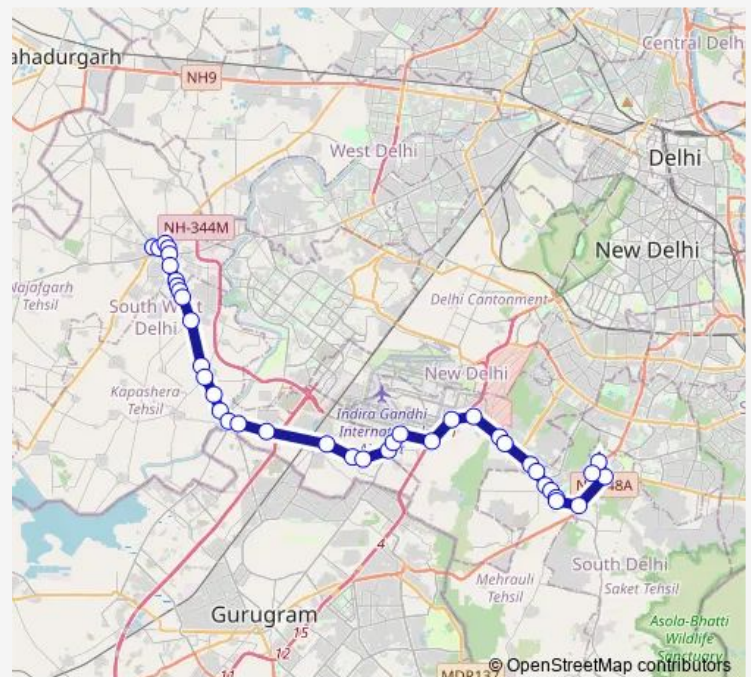

### Route schedule

Najafgarh Terminal — Mehrauli Terminal

Monday 05:00-15:45

Tuesday 05:00-15:45

Wednesday 05:00-15:45

Thursday 05:00-15:45

Friday 05:00-15:45

Saturday 05:00-15:45

### Route info

Direction: Najafgarh Terminal

Stops: 39

Trip Duration: 2 hour 5 min

886down

BusMaps

Kapashera Crossing

Samalkha Village