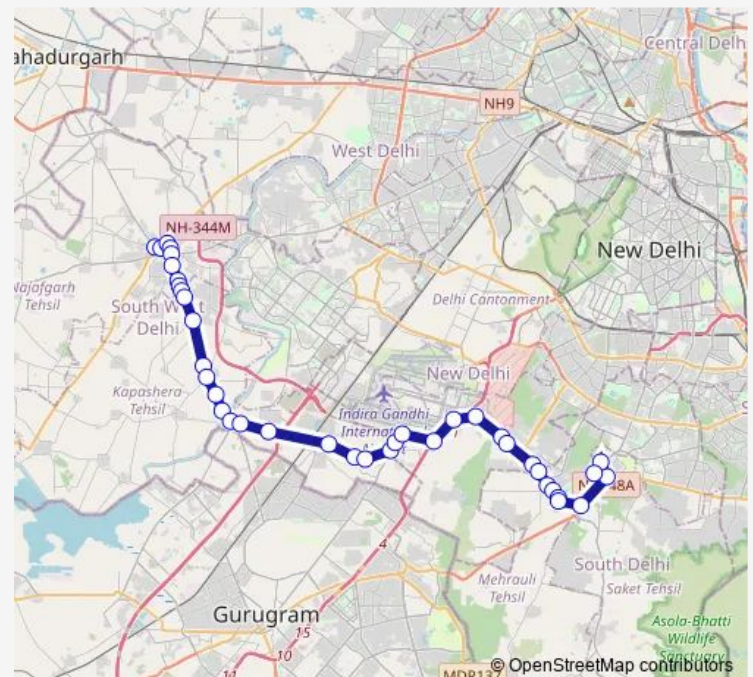

### Route schedule

Najafgarh Terminal — Mehrauli Terminal

Monday 05:00-15:45

Tuesday 05:00-15:45

Wednesday 05:00-15:45

Thursday 05:00-15:45

Friday 05:00-15:45

Saturday 05:00-15:45

### Route info

Direction: Najafgarh Terminal

Stops: 39

Trip Duration: 2 hour 5 min

886down

Kapashera Crossing

Samalkha Village

Samalkha Crossing