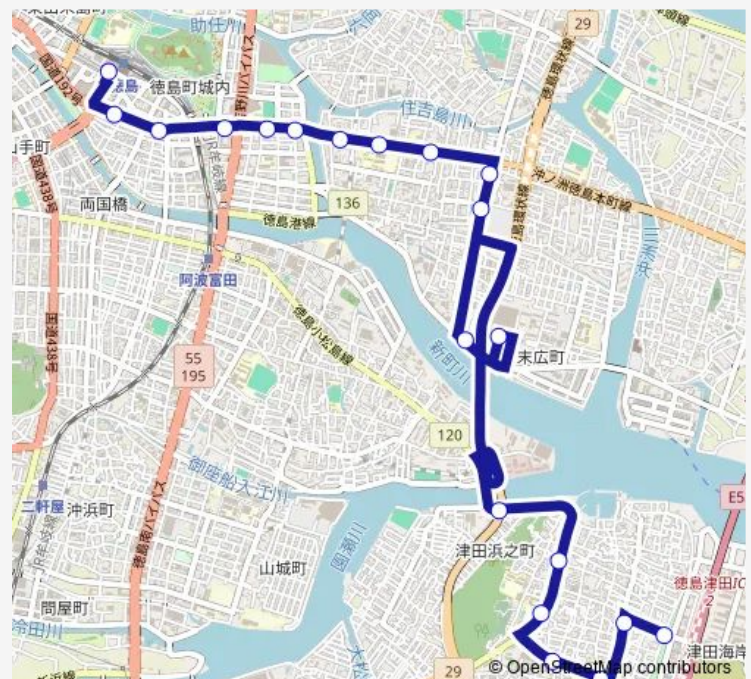

### Route schedule

津田海岸町 — 徳島駅前 ( 降車専用 )

Monday 10:20-11:40

Tuesday 10:20-11:40

Wednesday 10:20-11:40

Thursday 10:20-11:40

Friday 10:20-11:40

Saturday 09:50-15:55

Sunday 09:50-15:55

### Route info

Direction: 津田海岸町

Stops: 20

Trip Duration: 0 hour 31 min

24 津田線

BusMaps

## Route info

Direction: 徳島駅前

Stops: 20

Trip Duration: 0 hour 33 min

24 津田線 Bus time schedules and route maps are available in an offline PDF at busmaps.com. Use the busmaps.com website to see live bus times, train schedule or subway schedule, and step-by-step directions for all public transit in Tokushima