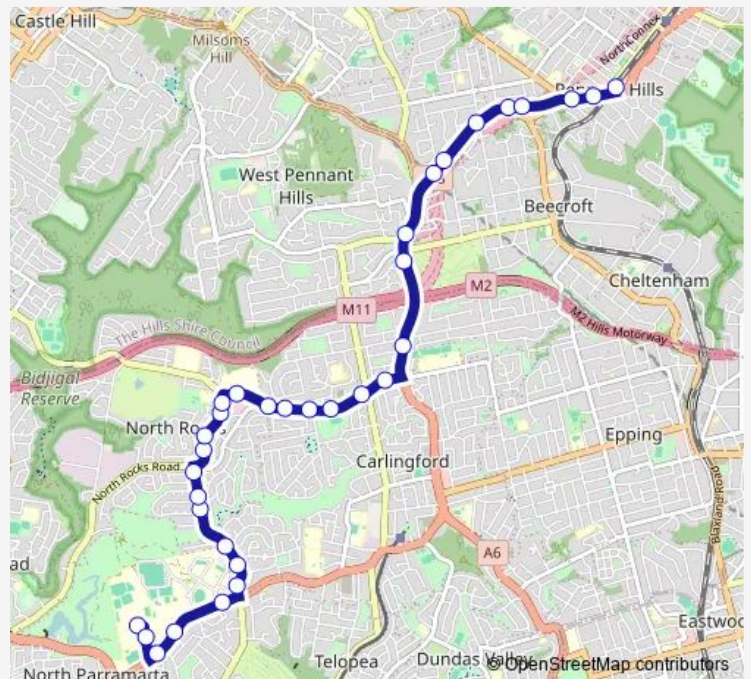

# School Bus 2725 Tara Anglican School for Girls to Pennant Hills Station

[Go to website](#)

**Direction**

Tara Anglican School For Girls, Denistone Rd — Pennant Hills Station, Railway St, Stand C

33 stops

[Open route schedule](#)

- Tara Anglican School For Girls, Denistone Rd
- Masons Dr Opp Centre For Ministry
- Burnside Public School, Pennant Hills Rd
- Pennant Hills Rd Opp Vista St
- The King's School, Pennant Hills Rd
- Bettington Rd At Kings Pl
- Bettington Rd Opp Felton Road Shops
- Bettington Rd Opp Yarralumla Dr
- Statham Av At Meckiff Av
- Statham Av After Meckiff Av
- Statham Av Opp Christ The King Primary School
- North Rocks Rd Opp Watts St
- North Rocks Rd At Lawndale Av
- North Rocks Rd Opp Pembury Av
- North Rocks Public School, North Rocks Rd
- North Rocks Rd Opp North Rocks Shopping Centre
- North Rocks Rd Opp New North Rocks Rd
- North Rocks Rd At Bellevue Dr
- North Rocks Rd Opp Farnell Av
- North Rocks Rd Opp Don Moore Community Centre

**Route schedule**

Tara Anglican School For Girls, Denistone Rd — Pennant Hills Station, Railway St, Stand C

Monday	15:30
Tuesday	15:30
Wednesday	15:30
Thursday	15:30
Friday	15:30
Saturday	—
Sunday	—

**Route info**

Direction: Tara Anglican School For Girls, Denistone Rd

Stops: 33

Trip Duration: 0 hour 38 min

2725 — Tara Anglican School for Girls to Pennant Hills Station **BusMaps**

North Rocks Rd At Hollister Pl

North Rocks Rd Before Pennant Hills Rd