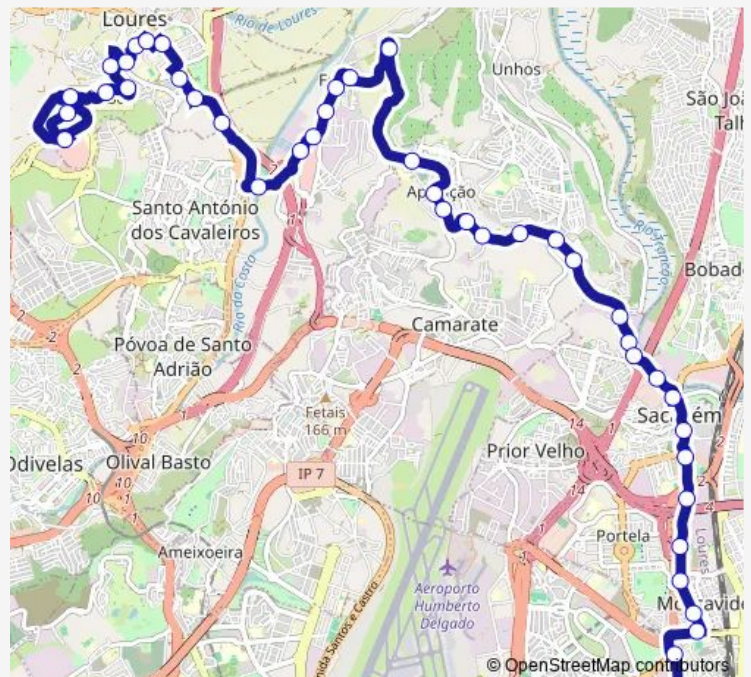

Wednesday 06:10-23:10

Thursday 06:10-23:20

Friday 06:10-23:20

Saturday 06:35-23:30

Sunday 06:40-23:20

Route info

Direction: Qta Casal da Pipa (C Comercial)

Stops: 42

Trip Duration: 0 hour 53 min

2725 — Estação Oriente - Loures (zona comercial)

En 250 57 (Apelação)

En 250 (X) R Gen Humb Delgado

En 250 (X) B N Sra Conceição

En 250 (X) Sol Avesso

En 250 (Qta Quintinha)

En 250 (X) Catujal

Wednesday 05:40-22:30

Thursday 05:40-22:30

Friday 05:40-22:30

Saturday 05:30-22:25

Sunday 05:40-22:20

Route info

Direction: Gare do Oriente 12-B

Stops: 44