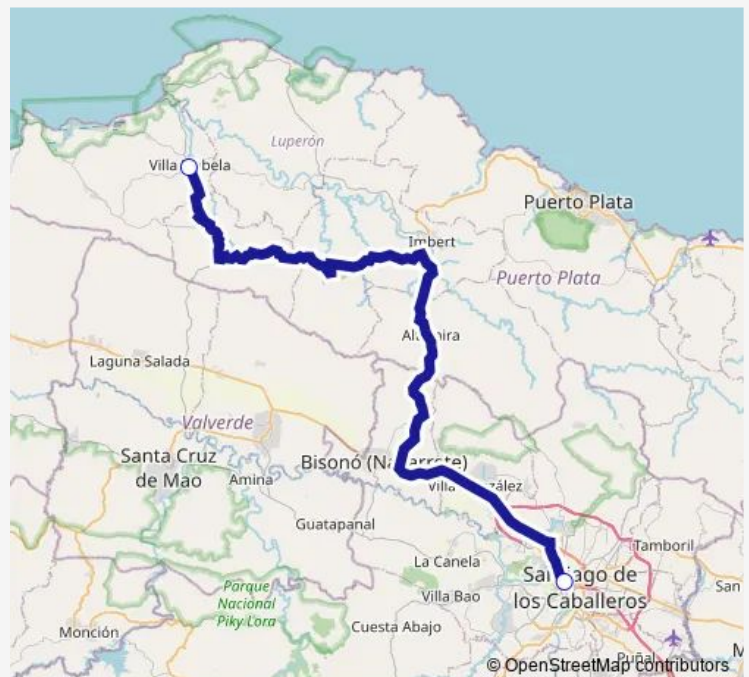

Bus Int 14 Ruta La Isabela-Santiago

[Go to website](#)

Direction

Terminal Santiago 10 — Terminal La Isabela 1

2 stops

[Open route schedule](#)

Terminal Santiago 10

Terminal La Isabela 1

Route schedule

Terminal Santiago 10 — Terminal La Isabela 1

Monday	06:00
Tuesday	06:00
Wednesday	06:00
Thursday	06:00
Friday	06:00
Saturday	06:00
Sunday	06:00

Route info

Direction: Terminal Santiago 10

Stops: 2

Trip Duration: 1 hour 13 min

■ Int 14 — Ruta La Isabela-Santiago

Direction

Terminal La Isabela 1 — Terminal Santiago 10

2 stops

[Open route schedule](#)

Terminal La Isabela 1

Terminal Santiago 10

Route schedule

Terminal La Isabela 1 — Terminal Santiago 10

Monday	06:00
Tuesday	06:00
Wednesday	06:00
Thursday	06:00
Friday	06:00
Saturday	06:00
Sunday	06:00

Route info

Direction: Terminal La Isabela 1

Stops: 2