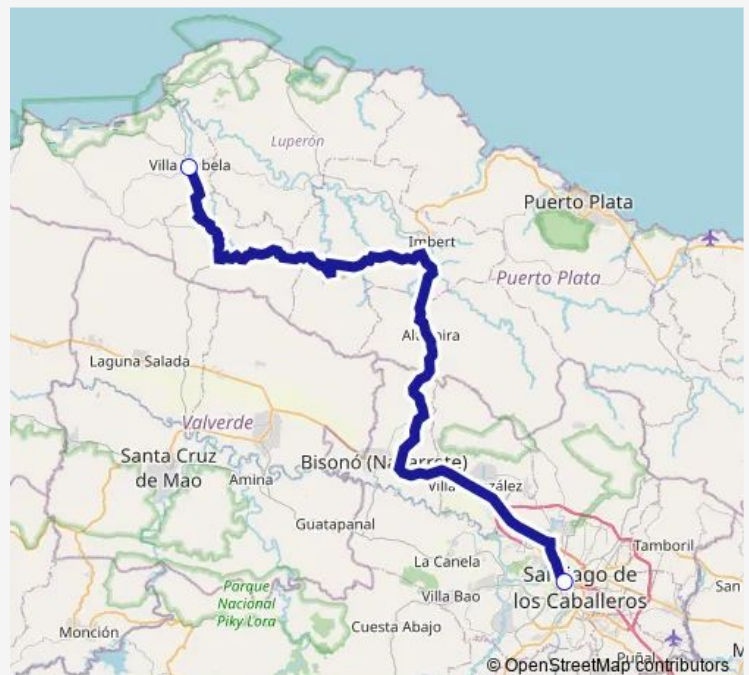

## Bus Int 14 Ruta La Isabela-Santiago

[Go to website](#)

### Direction

Terminal Santiago 10 — Terminal La Isabela 1

2 stops

[Open route schedule](#)

Terminal Santiago 10

Terminal La Isabela 1

### Route schedule

Terminal Santiago 10 — Terminal La Isabela 1

Monday	06:00
Tuesday	06:00
Wednesday	06:00
Thursday	06:00
Friday	06:00
Saturday	06:00
Sunday	06:00

### Route info

Direction: Terminal Santiago 10

Stops: 2

Trip Duration: 1 hour 13 min

■ Int 14 — Ruta La Isabela-Santiago

**Direction**

Terminal La Isabela 1 — Terminal Santiago 10

2 stops