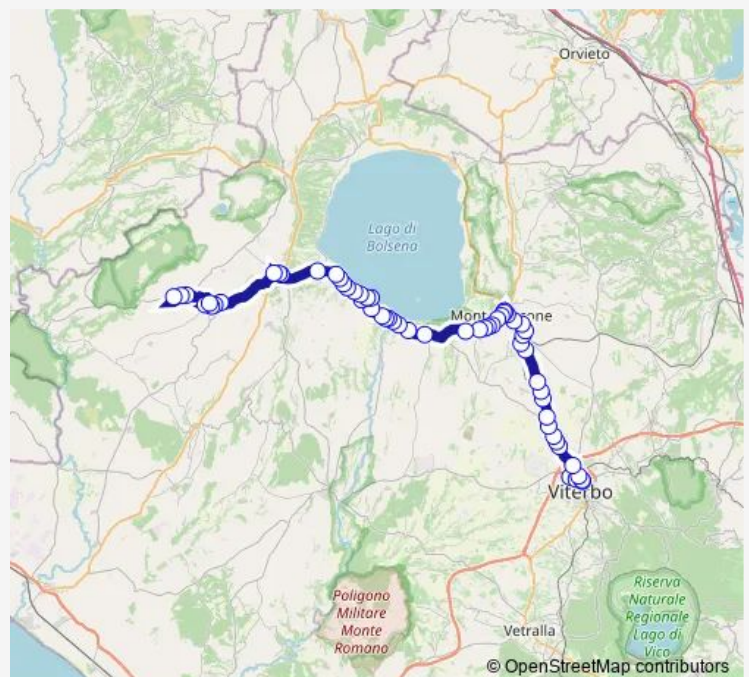

Route schedule

VITERBO | Riello # f641 — Farnese | Piazza Umberto I # f407

Monday 09:00

Tuesday 09:00

Wednesday —

Thursday 09:00-09:30

Friday 09:00

Saturday 09:00

Sunday 09:30

Route info

Direction: VITERBO | Riello # f641

Stops: 61

Trip Duration: 1 hour 15 min

Viterbo - Farnese # Ac770d

Montefiascone | Piazzale Roma # f15091

Montefiascone | piazzale Roma # 1068