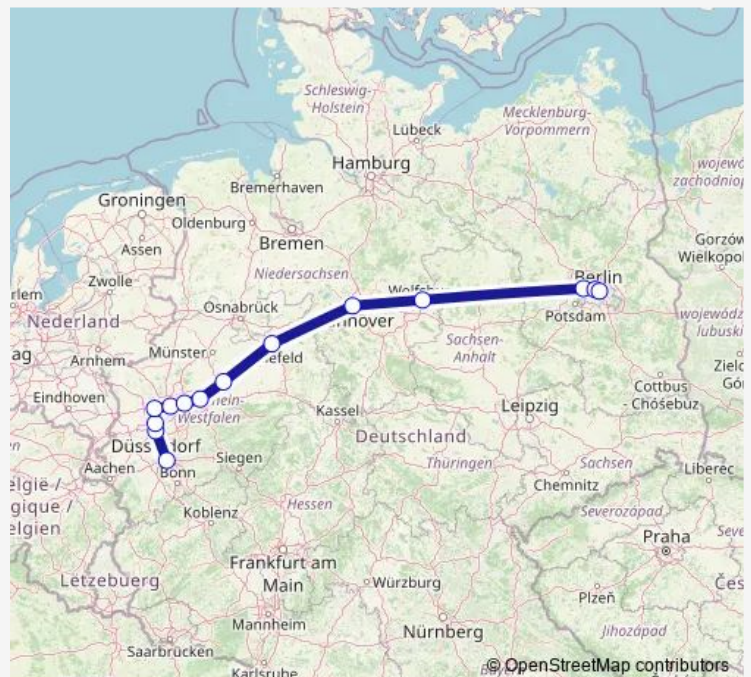

### Direction

undefined — undefined

0 stops

[Open route schedule](#)

### Route schedule

undefined — undefined

Monday 07:27

Tuesday 07:27

Wednesday 07:27

Thursday —

Friday —

Saturday 07:27

### Route info

Direction:

Stops: 0

Trip Duration: — min

ICE 1045

**Direction**

undefined — undefined

0 stops