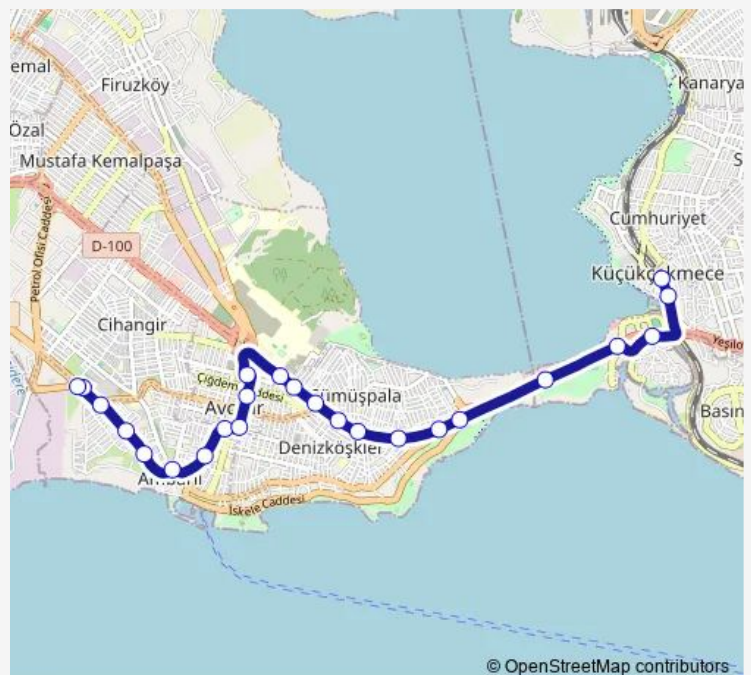

Avcılar Sahil Yolu

833. Yanyol

833. Yanyol

Route schedule

İnsa Sitesi — Küçükçekmece

Monday 06:20

Tuesday 06:20

Wednesday 06:20

Thursday 06:20

Friday 06:20

Saturday 06:20

Sunday 06:20

Route info

Direction: İnsa Sitesi

Stops: 24

Trip Duration: 0 hour 22 min

© OpenStreetMap contributors

■ Küçükçekmece-Avcılar-Ambarlı-İnsa Sitesi —
Küçükçekmece - Avcılar - Beylikdüzü

BusMaps

Küçükçekmece Kubilay

Küçükçekmece Banliyö

Küçükçekmece

Direction

Küçükçekmece — İnsa Sitesi

Thursday 06:10

Friday 06:10

Saturday 06:10

Sunday 06:10

Route info

Direction: Küçükçekmece

Stops: 29

Trip Duration: 0 hour 26 min