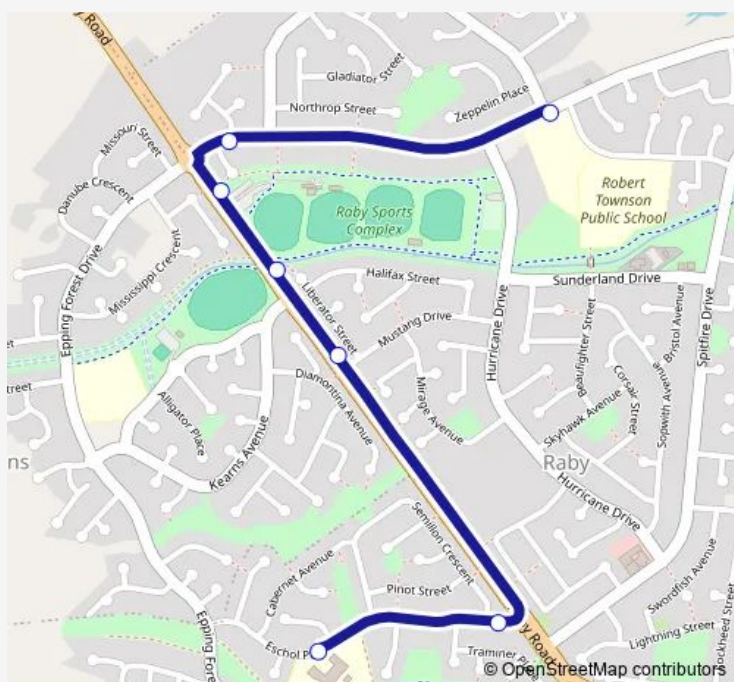

School Bus 4019 Robert Townson HS to Eagle Vale

[Go to website](#)

**Direction**

Robert Townson High School, Thunderbolt Dr — Eschol Park Public School, Eschol Park Dr

7 stops

[Open route schedule](#)

Robert Townson High School, Thunderbolt Dr

Thunderbolt Dr Opp Dakota Pl

Raby Sports Complex, Raby Rd

Raby Rd Opp Kearns Av

Raby Rd Before Mustang Dr

Eschol Park Dr After Raby Rd

Eschol Park Public School, Eschol Park Dr

**Route schedule**

Robert Townson High School, Thunderbolt Dr — Eschol Park Public School, Eschol Park Dr

|           |       |
|-----------|-------|
| Monday    | 14:50 |
| Tuesday   | 14:50 |
| Wednesday | 14:50 |
| Thursday  | 14:50 |
| Friday    | 14:50 |
| Saturday  | —     |
| Sunday    | —     |

**Route info**

Direction: Robert Townson High School, Thunderbolt Dr

Stops: 7

Trip Duration: 0 hour 6 min

4019 — Robert Townson HS to Eagle Vale

4019 School Bus time schedules and route maps are available in an offline PDF at [busmaps.com](https://busmaps.com). Use the [busmaps.com](https://busmaps.com) website to see live bus times, train schedule or subway schedule, and step-by-step directions for all public transit in Liverpool