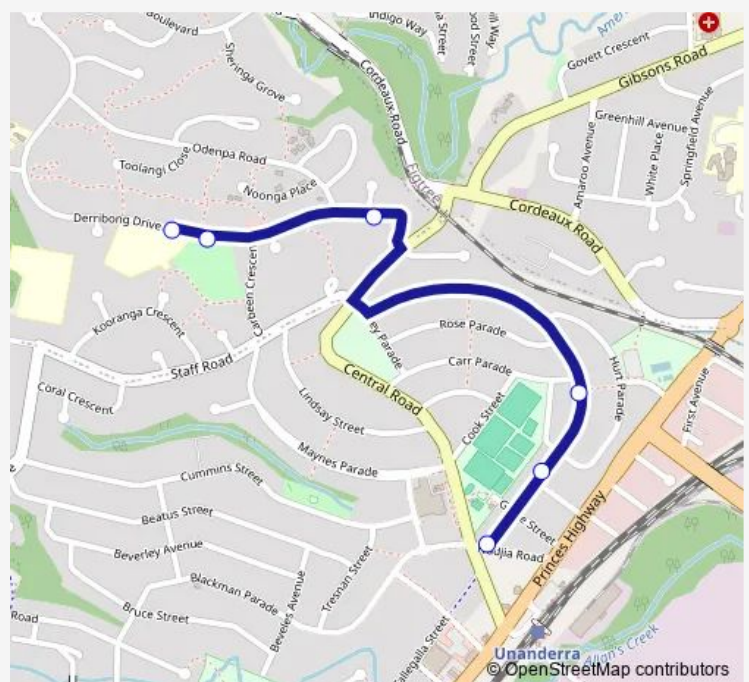

School Bus S245 Albert St at Nudjia Rd to Unanderra Ps

[Go to website](#)

Direction

Albert St At Nudjia Rd — Unanderra Public School, Derribong Dr

6 stops

[Open route schedule](#)

Albert St At Nudjia Rd

Albert St Opp Fraser St

Albert St At Carr Pde

Derribong Dr Opp Erlinya Pl

Western Suburbs Community Preschool, Derribong Dr

Unanderra Public School, Derribong Dr

Route schedule

Albert St At Nudjia Rd — Unanderra Public School, Derribong Dr

Monday 08:43

Tuesday 08:43

Wednesday 08:43

Thursday 08:43

Friday 08:43

Saturday —

Sunday —

Route info

Direction: Albert St At Nudjia Rd

Stops: 6

Trip Duration: 0 hour 7 min

S245 — Albert St at Nudjia Rd to Unanderra Ps

S245 School Bus time schedules and route maps are available in an offline PDF at busmaps.com. Use the busmaps.com website to see live bus times, train schedule or subway schedule, and step-by-step directions for all public transit in Wollongong