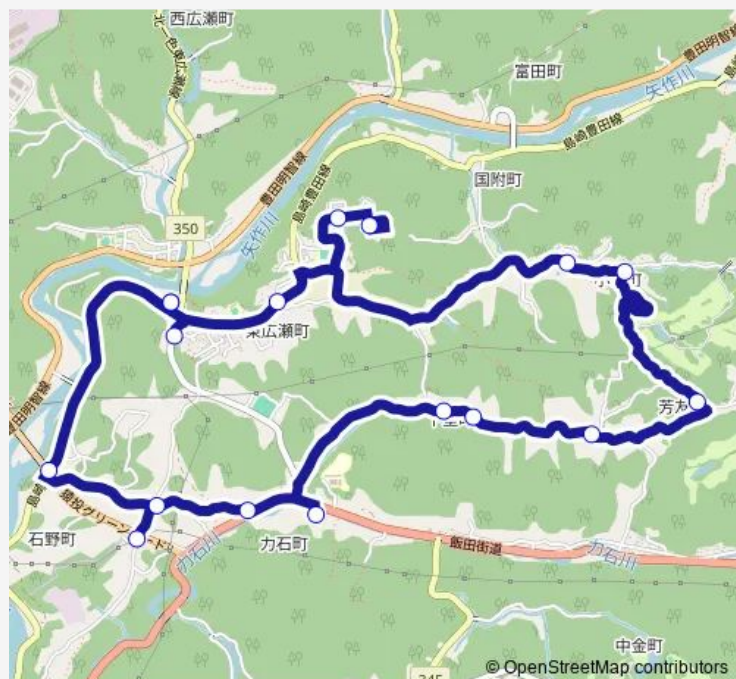

### Route schedule

広瀬 — 広瀬

Monday	10:30
Tuesday	—
Wednesday	—
Thursday	—
Friday	10:30
Saturday	—
Sunday	—

### Route info

Direction: 広瀬

Stops: 17

Trip Duration: 0 hour 31 min

石野地域バス石野交流館コース左回り

## Route schedule

広瀬 — 広瀬

Monday	07:30
Tuesday	—
Wednesday	—
Thursday	—
Friday	07:30
Saturday	—
Sunday	—

## Route info

Direction: 広瀬

Stops: 16

Trip Duration: 0 hour 30 min

Bus time schedules and route maps are available in an offline PDF at [busmaps.com](#). Use the [busmaps.com](#) website to see live bus times, train schedule or subway schedule, and step-by-step directions for all public transit in Toyota