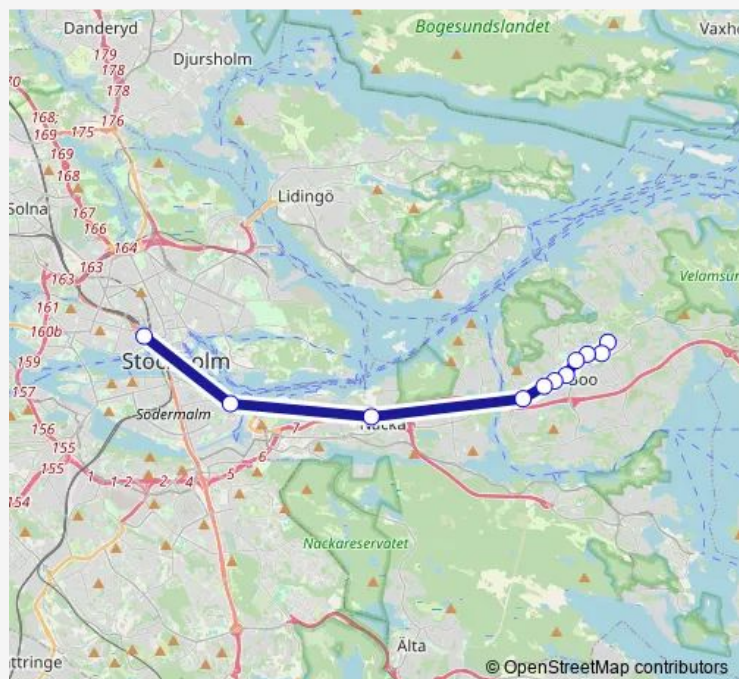

Bus 445c

[Go to website](#)

Direction

Stockholm Cityterminalen — Sandholmsvägen

12 stops

[Open route schedule](#)

Stockholm Cityterminalen

Londonviadukten

Orminge Ormingehöjden

Sandholmsvägen

Route schedule

Stockholm Cityterminalen — Sandholmsvägen

Monday 16:00-17:40

Tuesday 16:00-17:40

Wednesday 16:00-17:40

Thursday 16:00-17:40

Friday 16:00-17:40

Saturday —

Sunday —

Route info

Direction: Stockholm Cityterminalen

Stops: 12

Trip Duration: 0 hour 40 min

■ 445c

Direction

Sandholmsvägen — Stockholm Cityterminalen

11 stops

[Open route schedule](#)

Sandholmsvägen

Orminge Ormingehöjden

Björkholmsvägen

Orminge centrum