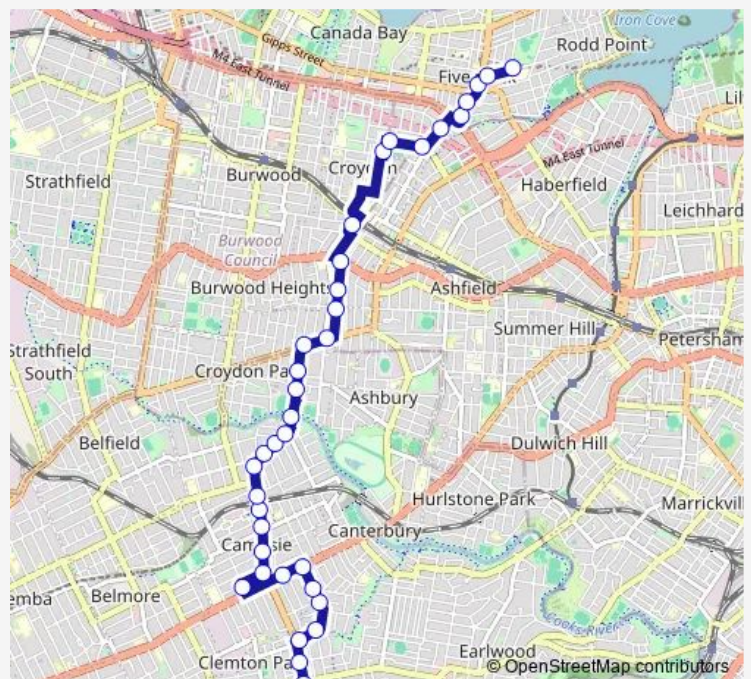

School Bus 671s Earlowood to Domremy College

[Go to website](#)

**Direction**

Clemton Park Shops, Bexley Rd — First Av Opp Domremy College

36 stops

[Open route schedule](#)

- Clemton Park Shops, Bexley Rd
- Bexley Rd Opp Calbina Rd
- Northcote St After Bexley Rd
- Northcote St Opp Marana Rd
- Northcote St Opp Clisdell Av
- Northcote St Opp Cressy St
- Northcote St At Canterbury Rd
- Canterbury Rd At Robertson St
- Orissa St At Fletcher St
- Beamish St Opp Dan's Corner
- Beamish St Opp Unara St
- Beamish St At Evaline St
- Anzac Mall, Beamish St
- Campsie Station, Beamish St, Stand B
- Beamish St Opp Lofts Garden
- Brighton Av Opp Browning St
- Brighton Av At Tennyson St
- Brighton Av Opp Moore St
- Brighton Av Opp Mildura Reserve
- Brighton Av At Wentworth St
- Brighton Av Opp Queensborough Rd

Route schedule

Clemton Park Shops, Bexley Rd — First Av Opp Domremy College

Monday	07:27
Tuesday	07:27
Wednesday	07:27
Thursday	07:27
Friday	—
Saturday	—
Sunday	—

Route info

Direction: Clemton Park Shops, Bexley Rd

Stops: 36

Trip Duration: 0 hour 39 min

671s — Earlowood to Domremy College

Croydon Park Public School, Georges River Rd

Georges River Rd After Croydon Av

Greenhills St At Arthur St

Greenhills St Opp Mills St

Greenhills St At Liverpool Rd

The Strand Opp Croydon Station

Lang St After Queen St

Church St Opp Centenary Park

Church St At Croydon Rd

Croydon Rd At Dalmar St

Great North Rd Opp Harrabrook Av

Great North Rd At Longview St