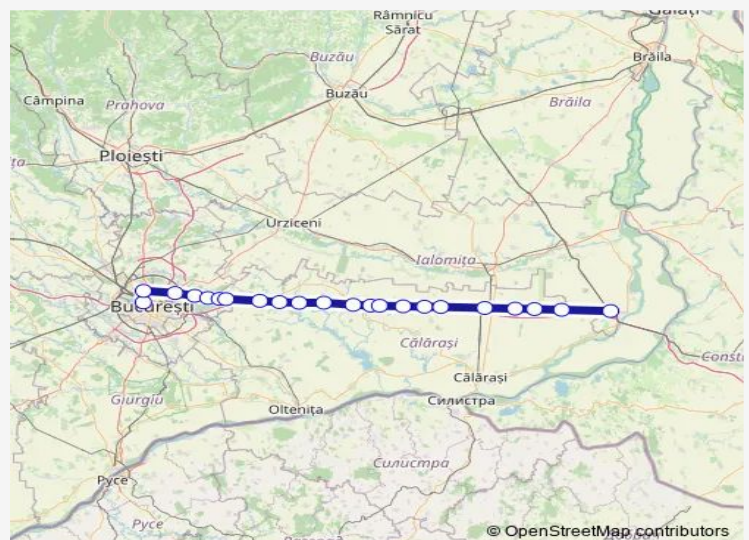

Lehliu

Dor Mărunt Sat h.

Dor Mărunt Hm.

Dâlga h.

Bogdana h.

Dragoș Vodă Hm.

Route schedule

București Nord Gr.A — Fetești

Monday 17:58

Tuesday 17:58

Wednesday 17:58

Thursday 17:58

Friday 17:58

Saturday 17:58

Sunday 17:58

Route info

Direction: București Nord Gr.A

Stops: 22

Trip Duration: 2 hour 36 min

Ciulnița

Ogoarele h

Recolta h.

Ștefan cel Mare h.

Fetești

Thursday 07:31

Friday 07:31

Saturday 07:31

Sunday 07:31

Route info

Direction: București Nord Gr.A

Stops: 23

Trip Duration: 3 hour 1 min