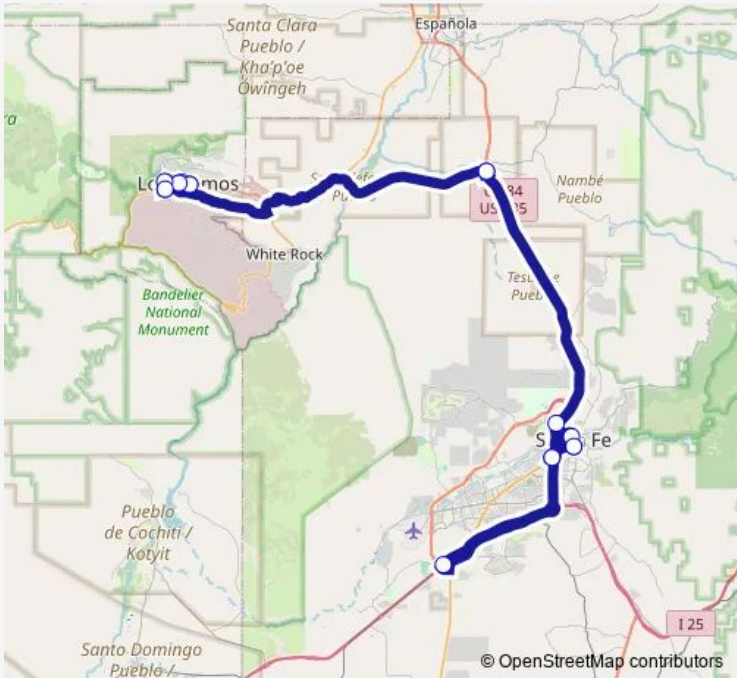

[Go to website](#)

**Direction**  
 South Capitol Station — NM-599 Station  
 18 stops  
[Open route schedule](#)

- South Capitol Station
- Capitol
- Santa Fe Lot
- Pojoaque- Cities of Gold Casino
- Tech Area 3 (TA-3)
- Los Alamos Medical Center (Nb)
- Ashley Pond
- Knecht Street
- Mesa Public Library
- Knecht Street
- Ashley Pond
- Los Alamos Medical Center (Sb)
- Tech Area 3 (TA-3)
- Pojoaque- Cities of Gold Casino
- Sheridan Avenue Transit Center
- Capitol
- South Capitol Station
- NM-599 Station

Route schedule  
 South Capitol Station — NM-599 Station

Monday	05:25-07:47
Tuesday	05:25-07:47
Wednesday	05:25-07:47
Thursday	05:25-07:47
Friday	05:25-07:47
Saturday	—
Sunday	—

Route info  
 Direction: South Capitol Station  
 Stops: 18  
 Trip Duration: 2 hour 44 min

The schedule is provided in the local timezone. Times with "(+1)" indicate departures on the next day.

PDF file created on 2025-02-26

2024 BusMaps.com - All Rights Reserved