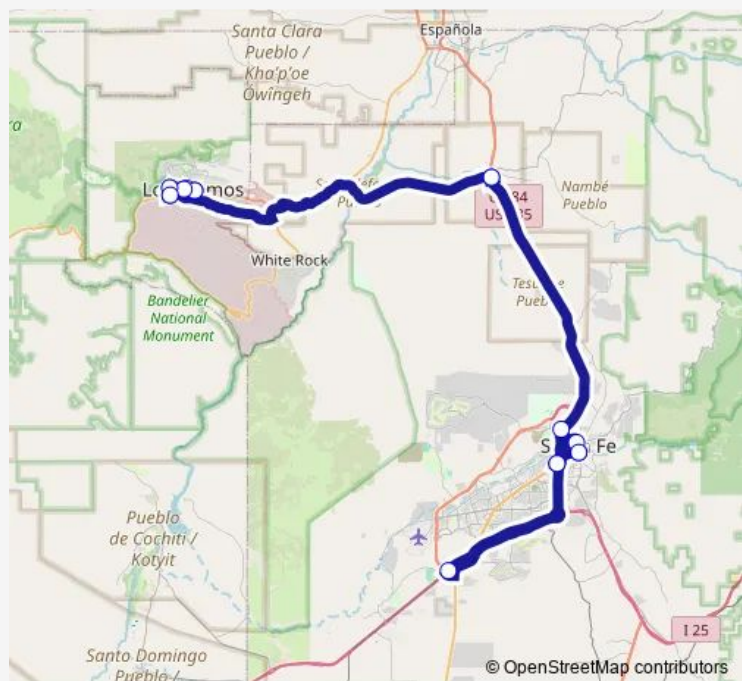

**Direction**  
 South Capitol Station — NM-599 Station  
 18 stops  
[Open route schedule](#)

- South Capitol Station
- Capitol
- Santa Fe Lot
- Pojoaque- Cities of Gold Casino
- Tech Area 3 (TA-3)
- Los Alamos Medical Center (Nb)
- Ashley Pond
- Knecht Street
- Mesa Public Library
- Knecht Street
- Ashley Pond
- Los Alamos Medical Center (Sb)
- Tech Area 3 (TA-3)
- Pojoaque- Cities of Gold Casino
- Sheridan Avenue Transit Center
- Capitol
- South Capitol Station
- NM-599 Station

**Route schedule**  
 South Capitol Station — NM-599 Station

Monday	05:25-07:47
Tuesday	05:25-07:47
Wednesday	05:25-07:47
Thursday	05:25-07:47
Friday	05:25-07:47
Saturday	—
Sunday	—

**Route info**  
 Direction: South Capitol Station  
 Stops: 18  
 Trip Duration: 2 hour 19 min

Bus time schedules and route maps are available in an offline PDF at [busmaps.com](https://busmaps.com). Use the [busmaps.com](https://busmaps.com) website to see live bus times, train schedule or subway schedule, and step-by-step directions for all public transit in

The schedule is provided in the local timezone. Times with "(+1)" indicate departures on the next day.

PDF file created on 2025-01-16

2024 BusMaps.com - All Rights Reserved