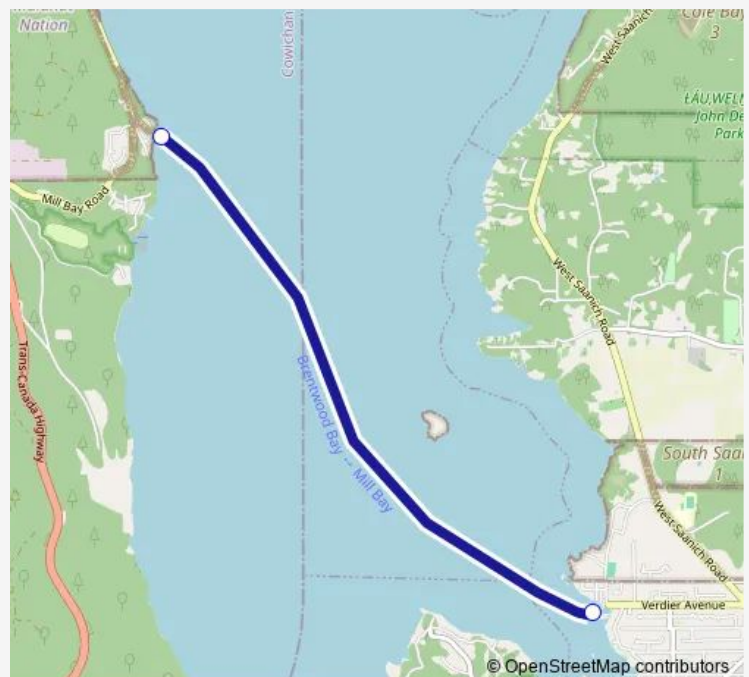

## Ferry Brentwood Bay - Mill Bay (Saanich Peninsula - Vancouver Island)

[Go to website](#)

### Direction

Brentwood Bay — Mill Bay

2 stops

[Open route schedule](#)

Brentwood Bay

Mill Bay

### Route schedule

Brentwood Bay — Mill Bay

Monday	07:30-17:55
Tuesday	07:30-17:55
Wednesday	07:30-17:55
Thursday	07:30-17:55
Friday	07:30-17:55
Saturday	07:30-17:55
Sunday	08:40-17:55

### Route info

Direction: Brentwood Bay

Stops: 2

Trip Duration: 0 hour 25 min

■ Brentwood Bay - Mill Bay (Saanich Peninsula - Vancouver Island)

**Direction**

Mill Bay — Brentwood Bay

2 stops