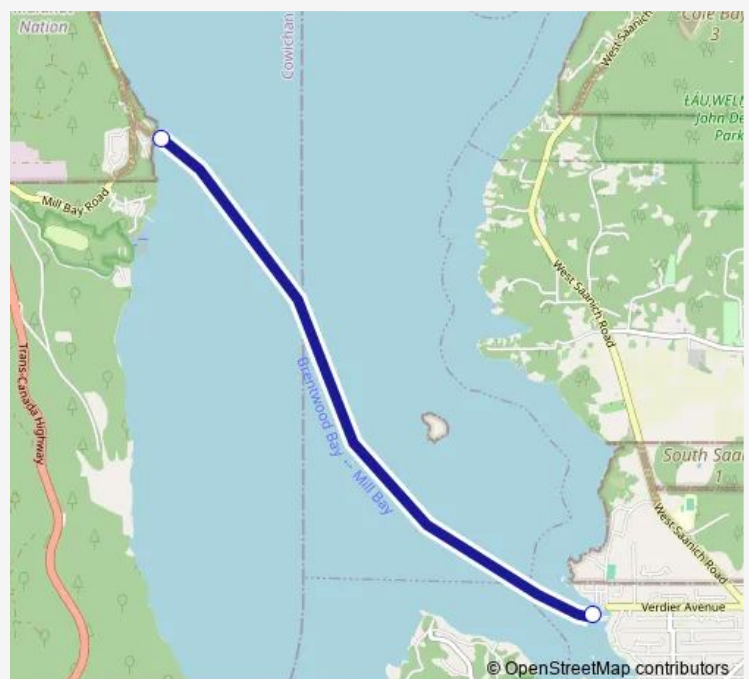

### Direction

Brentwood Bay — Mill Bay

2 stops

[Open route schedule](#)

Brentwood Bay

Mill Bay

### Route schedule

Brentwood Bay — Mill Bay

Monday	07:30-17:55
Tuesday	07:30-17:55
Wednesday	07:30-17:55
Thursday	07:30-17:55
Friday	07:30-17:55
Saturday	07:30-17:55
Sunday	08:40-17:55

### Route info

Direction: Brentwood Bay

Stops: 2

Trip Duration: 0 hour 25 min

■ Brentwood Bay - Mill Bay (Saanich Peninsula - Vancouver Island)

**Direction**

Mill Bay — Brentwood Bay

2 stops

[Open route schedule](#)

Mill Bay

Brentwood Bay