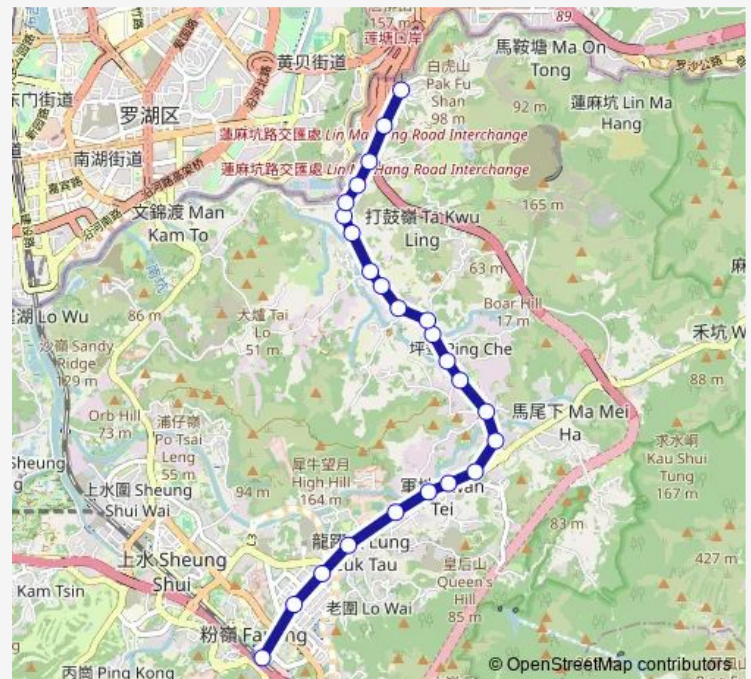

### Route schedule

[Kmb] TA KWU Ling(Tsung Yuen Ha) — [Kmb] Fanling Station BBI - Fanling Station

Monday 06:58-07:28

Tuesday 06:58-07:28

Wednesday 06:58-07:28

Thursday 06:58-07:28

Friday 06:58-07:28

Saturday —

### Route info

Direction: [Kmb] TA KWU Ling(Tsung Yuen Ha)

Stops: 25

Trip Duration: 0 hour 28 min

79k — Fanling Station - TA KWU Ling(Tsung Yuen Ha)

[Ctb] SAN WAI Barracks, SHA TAU KOK Road[[Kmb] SAN WAI Barracks