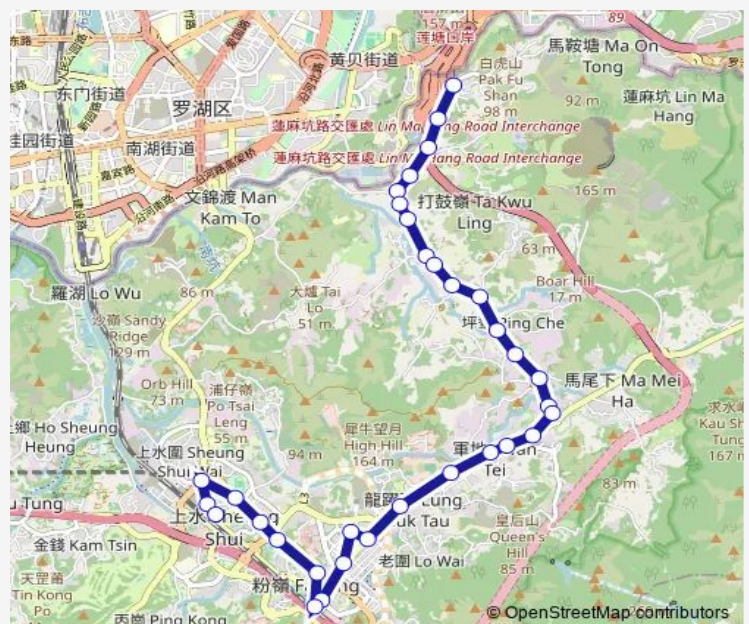

Monday 05:50-14:00

Tuesday 05:50-14:00

Wednesday 05:50-14:00

Thursday 05:50-14:00

Friday 05:50-14:00

Saturday 05:50-17:00

Sunday 05:50-16:00

Route info

Direction: [Kmb+Ctb] Sheung Shui BBI - Sheung Shui Terminus/
Sheung Shui|[Kmb] Sheung Shui BBI - Sheung Shui Terminus|[Lwb] Sheung Shui BBI - Sheung Shui Terminus

Stops: 34

Trip Duration: 0 hour 46 min

[Ctb] SAN WAI Barracks, SHA TAU KOK Road[[Kmb] SAN WAI Barracks

Direction: [Kmb] TA KWU Ling(Tsung Yuen Ha)

Stops: 33

Trip Duration: 0 hour 46 min

[Kmb] Luen WO HUI BUS Terminus[[Lwb] Luen WO HUI BUS Terminus

[Ctb] LOK WO Street, SHA TAU KOK Road[[Kmb] LOK WO Street Fanling[[Lwb] LOK WO Street