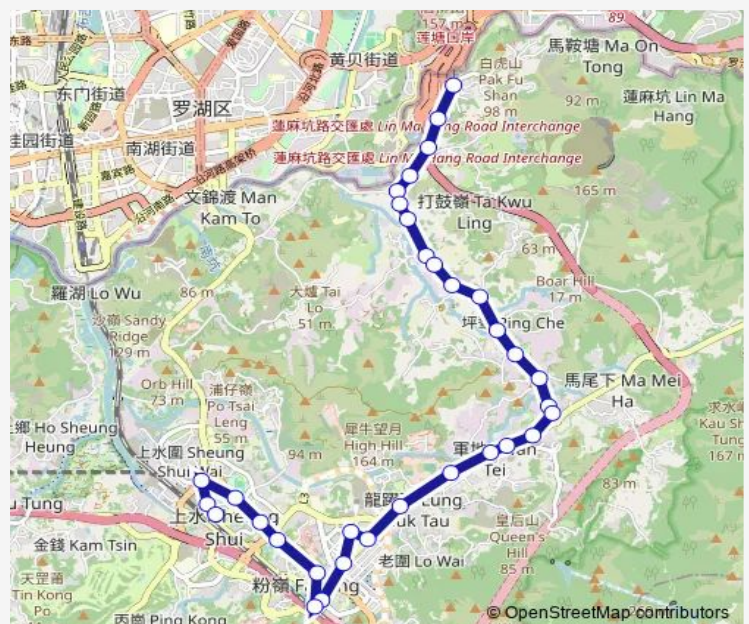

Monday 05:50-14:00

Tuesday 05:50-14:00

Wednesday 05:50-14:00

Thursday 05:50-14:00

Friday 05:50-14:00

Saturday 05:50-17:00

Sunday 05:50-16:00

Route info

Direction: [Kmb+Ctb] Sheung Shui BBI - Sheung Shui Terminus/
Sheung Shui|[Kmb] Sheung Shui BBI - Sheung Shui Terminus|[Lwb] Sheung Shui BBI - Sheung Shui Terminus

Stops: 34

Trip Duration: 0 hour 50 min

[Ctb] SAN WAI Barracks, SHA TAU KOK Road[[Kmb] SAN WAI Barracks

Direction: [Kmb] TA KWU Ling(Tsung Yuen Ha)

Stops: 33

Trip Duration: 0 hour 50 min

[Kmb] Luen WO HUI BUS Terminus[[Lwb] Luen WO HUI BUS Terminus

[Ctb] LOK WO Street, SHA TAU KOK Road[[Kmb] LOK WO Street Fanling][Lwb] LOK WO Street