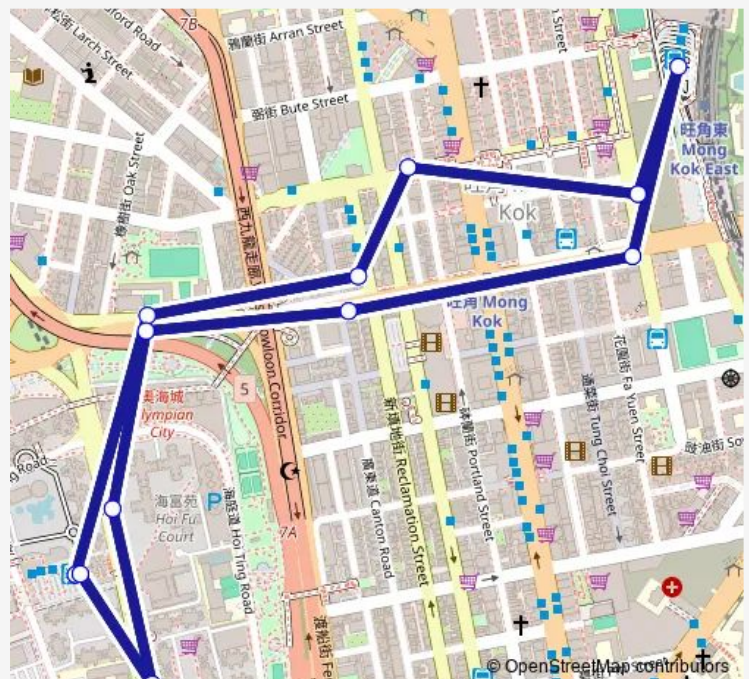

Cherry Street, Outside Ming KEI College

437 Reclamation Street

Mong KOK Road, Near Portland Street

SAI YEE Street, Near Fife Street

Mong KOK East Station

NO. 62 Argyle Street

NO. 2A Argyle Street

Cherry Street, Opposite TO THE Church OF Christ IN China Ming KEI College

HOI Wang Road, Outside HOI FU Court

HOI Wang Road, Outside Block 10, Charming Garden|HOI Wang Road, Outside Block 10 OF Charming Garden

Mong KOK (Park Avenue) Terminus

### Route schedule

Mong KOK (Park Avenue) Terminus|Mongkok (Park Avenue) Terminus — Mong KOK (Park Avenue) Terminus

Monday	06:15-20:00
Tuesday	06:15-20:00
Wednesday	06:15-20:00
Thursday	06:15-20:00
Friday	06:15-20:00
Saturday	06:15-20:00
Sunday	06:15-20:00

### Route info

Direction: Mong KOK (Park Avenue) Terminus|Mongkok (Park Avenue) Terminus

Stops: 12

Trip Duration: 0 hour 25 min

79k Bus time schedules and route maps are available in an offline PDF at [busmaps.com](https://busmaps.com). Use the [busmaps.com](https://busmaps.com) website to see live bus times, train schedule or subway schedule, and step-by-step directions for all public transit in Mong Kok