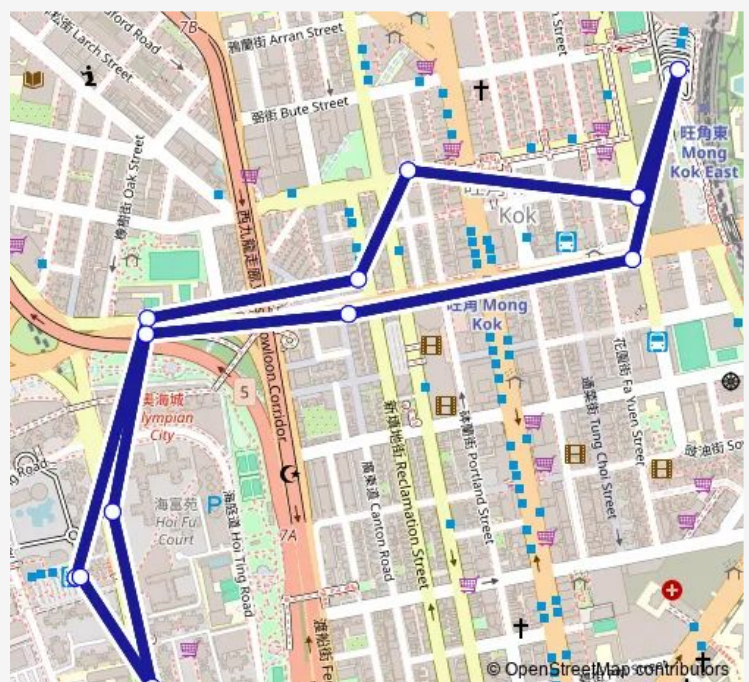

CHERRY STREET, OUTSIDE MING KEI COLLEGE

437 RECLAMATION STREET

Mong KOK Road, Near Portland Street

SAI YEE STREET, NEAR FIFE STREET

MONG KOK EAST STATION

NO. 62 ARGYLE STREET

NO. 2A ARGYLE STREET

CHERRY STREET, OPPOSITE TO THE CHURCH OF CHRIST IN CHINA MING KEI COLLEGE

### Route schedule

MONG KOK (PARK AVENUE) TERMINUS|MONGKOK (PARK AVENUE) TERMINUS — MONG KOK (PARK AVENUE) TERMINUS

Monday 06:15-20:00

Tuesday 06:15-20:00

Wednesday 06:15-20:00

Thursday 06:15-20:00

Friday 06:15-20:00

### Route info

Direction: MONG KOK (PARK AVENUE) TERMINUS|MONGKOK (PARK AVENUE) TERMINUS

Stops: 12

Trip Duration: 0 hour 25 min

79K Bus time schedules and route maps are available in an offline PDF at [busmaps.com](https://busmaps.com). Use the [busmaps.com](https://busmaps.com) website to see live bus times, train schedule or subway schedule, and step-by-step directions for all public transit in Mong Kok