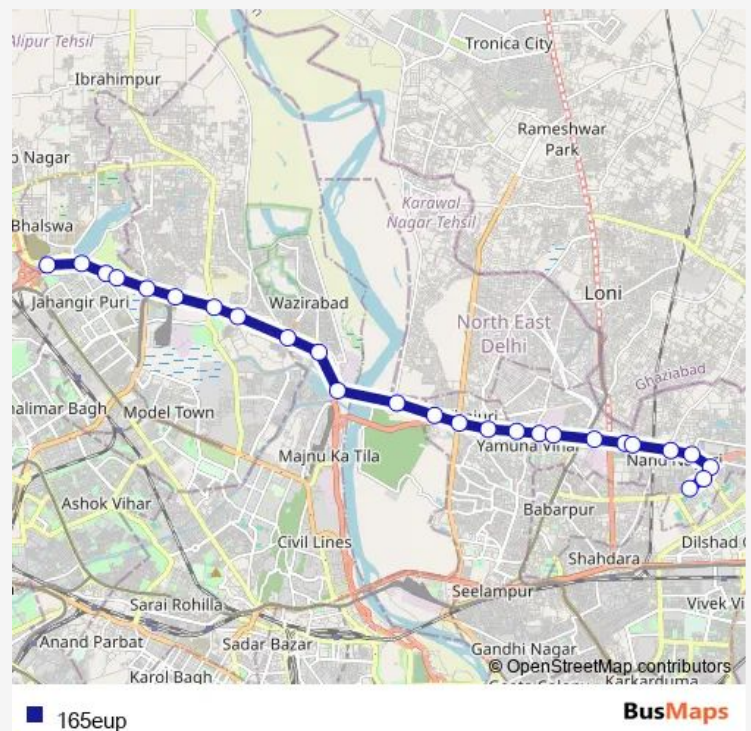

Bus 165eup

[Go to website](#)

Direction

Outer Ring Road Makbara Chowk — Nand Nagari Terminal

26 stops

[Open route schedule](#)

Outer Ring Road Makbara Chowk

Bhalaswa Crossing

Jag Jivan Ram Hospital

Jahangir Puri Outer Ring Road

Mukund Pur Chowk

Christian Kabristan

Burari Crossing

CV Raman Iti

Gandhi Vihar

Gopal Pur / Jagat Pur Crossing

B R Ambedkar College (Loni Road Xing)

MIG Flates Loni Road

Ashok Nagar / Meet Nagar

Route schedule

Outer Ring Road Makbara Chowk — Nand Nagari Terminal

Monday 05:07-07:19

Tuesday 05:07-07:19

Wednesday 05:07-07:19

Thursday 05:07-07:19

Friday 05:07-07:19

Saturday 05:07-07:19

Sunday 05:07-07:19

Route info

Direction: Outer Ring Road Makbara Chowk

Stops: 26

Trip Duration: 1 hour 8 min