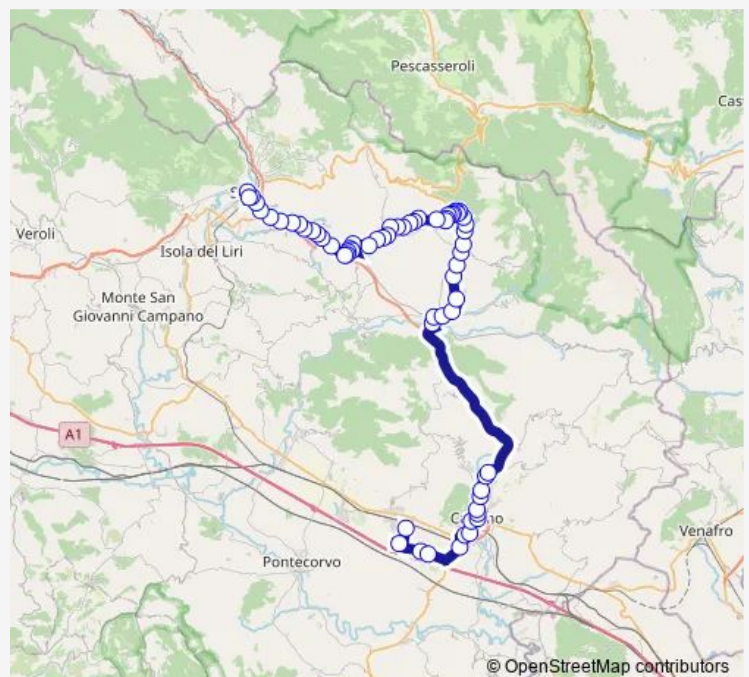

Tuesday 06:15

Wednesday 06:15

Thursday 06:15

Friday 06:15

Saturday 06:15

Sunday —

Route info

Direction: Piedimonte | Cancelli Fiat 1 # f4681

Stops: 66

Trip Duration: 1 hour 34 min

Gallinaro | Via Forca Acero Str. Vallone # f7539

Gallinaro | Via Forca Acero Via Settefrati # f7540

SAN Donato | Via Fondi Via San Paolo # f7541

SAN Donato | Ponte di Tolle # f7542