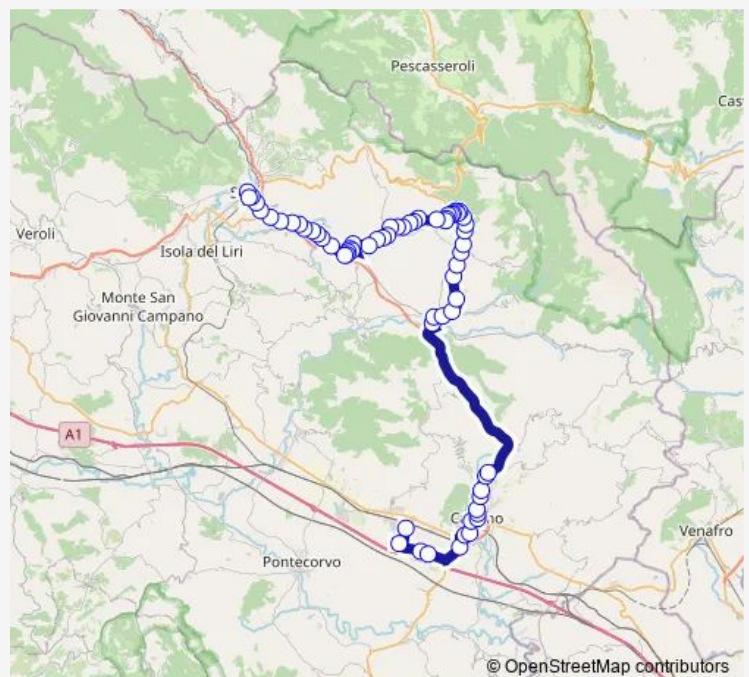

Monday 06:15

Tuesday 06:15

Wednesday 06:15

Thursday 06:15

Friday 06:15

Saturday —

Sunday —

**Route info**

Direction: Piedimonte | Cancelli Fiat 1 # f4681

Stops: 66

Trip Duration: 1 hour 34 min

Zona Industriale - Sora # So195d

GALLINARO | Via Forca Acero Str. Vallone # f7539

GALLINARO | Via Forca Acero Via Settefrati # f7540