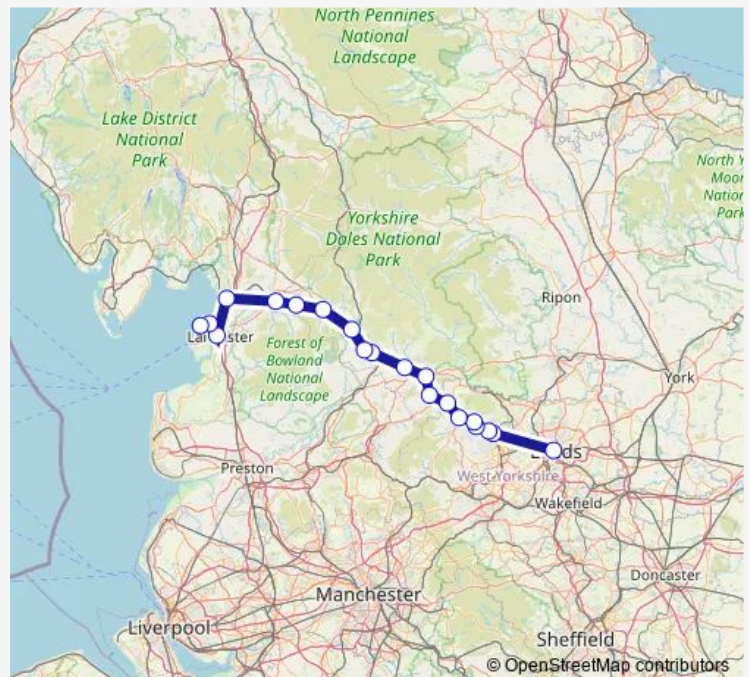

## Rail Nt:Lds->Mcm NT train service from LDS to Mcm

[Go to website](#)

### Direction

Leeds — Morecambe

20 stops

[Open route schedule](#)

- Leeds
- ShIPLEY
- SALTAIRE
- Bingley
- Crossflatts
- Keighley
- Steeton & Silsden
- Cononley
- Skipton
- Gargrave
- Hellifield
- Long Preston
- Giggleswick
- Clapham (N Yorks)
- Bentham
- Wennington
- Carnforth
- Lancaster
- Bare Lane
- Morecambe

### Route schedule

Leeds — Morecambe

Monday	08:19-17:26
Tuesday	08:19-17:26
Wednesday	08:19-17:26
Thursday	08:19-17:26
Friday	08:19-17:26
Saturday	08:19-17:26
Sunday	08:31-17:32

### Route info

Direction: Leeds

Stops: 20

Trip Duration: 2 hour 8 min

■ Nt:Lds->Mcm — NT train service from LDS to Mcm

Nt:Lds->Mcm Rail time schedules and route maps are available in an offline PDF at [busmaps.com](https://busmaps.com). Use the [busmaps.com](https://busmaps.com) website to see live bus times, train schedule or subway schedule, and step-by-step directions for all public transit in Baildon