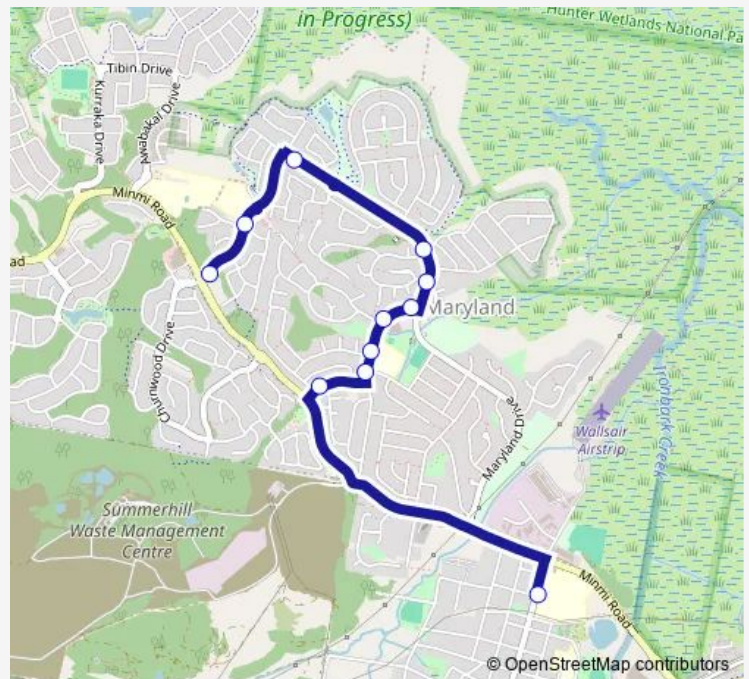

Warkworth St Opp Tillegra St

Boundary Rd Opp John T Bell Dr

Boundary Rd Opp Maryland Public School

Boundary Rd After Rosamond St

Boundary Rd Opp Maryland Shopping Centre

Maryland Dr Opp Mackillop Cl

Maryland Dr After Yara Cres

Maryland Dr Before Balarang St

Maryland Dr Opp Glendore Public School

Maryland Dr Before Minmi Rd

Route schedule

Callaghan College Wallsend Campus, Macquarie St — Maryland Dr Before Minmi Rd

Monday	15:05
Tuesday	15:05
Wednesday	15:05
Thursday	15:05
Friday	—
Saturday	—
Sunday	—

Route info

Direction: Callaghan College Wallsend Campus, Macquarie St

Stops: 11

Trip Duration: 0 hour 15 min

6172 School Bus time schedules and route maps are available in an offline PDF at [busmaps.com](https://busmaps.com). Use the [busmaps.com](https://busmaps.com) website to see live bus times, train schedule or subway schedule, and step-by-step directions for all public transit in Newcastle