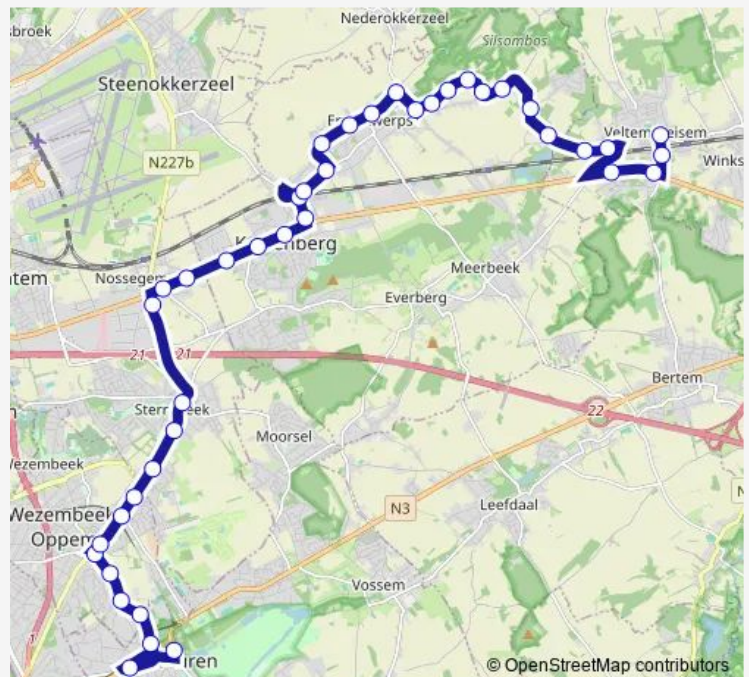

Kortenberg Craenenplein

Kortenberg Rijkswacht

Kortenberg Station Zuid

Route schedule

Tervuren Centrum — Veltem-Beisem Dorpsplein

Monday 15:50

Tuesday 15:50

Wednesday 12:15

Thursday 15:50

Friday 15:50

Saturday —

Sunday —

Route info

Direction: Tervuren Centrum

Stops: 39

Trip Duration: 1 hour 0 min