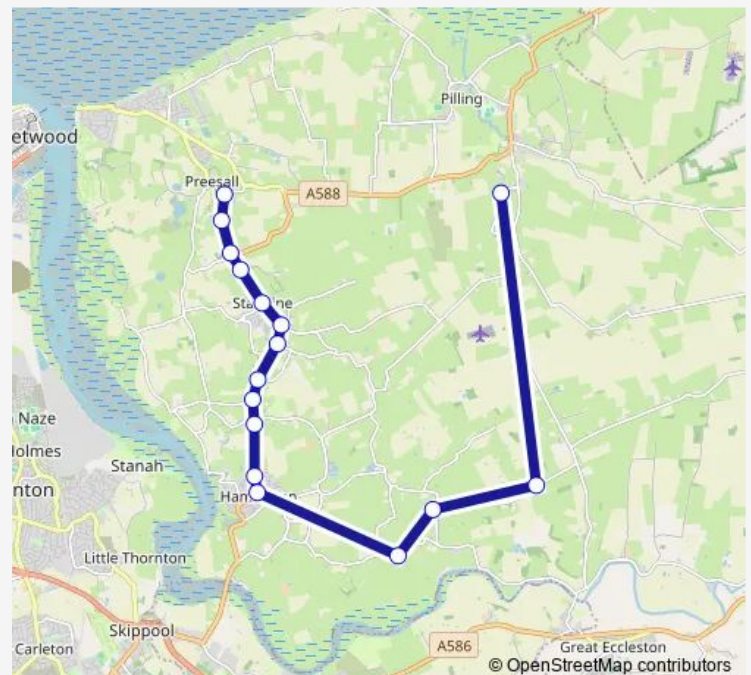

Rydal Road

Ryecroft Corner

Leylands Farm

Crookgate Lane

Primary School

Scronkey Farm

Route schedule

St Aidan's CETC — Scronkey Farm

Monday 15:10

Tuesday 15:10

Wednesday 15:10

Thursday 15:10

Friday 15:10

Saturday —

Sunday —

Route info

Direction: St Aidan's CETC

Stops: 16

Trip Duration: 0 hour 33 min

■ 528 — Pilling - Preesall ST Aidans CETC

Direction

Scronkey Farm — St Aidan's CETC

14 stops

[Open route schedule](#)

Scronkey Farm — St Aidan's CETC

Monday	07:45
Tuesday	07:45
Wednesday	07:45
Thursday	07:45
Friday	07:45
Saturday	—
Sunday	—

Route info

Direction: Scronkey Farm

Stops: 14

Trip Duration: 0 hour 40 min

528 Bus time schedules and route maps are available in an offline PDF at busmaps.com. Use the busmaps.com website to see live bus times, train schedule or subway schedule, and step-by-step directions for all public transit in Blackpool