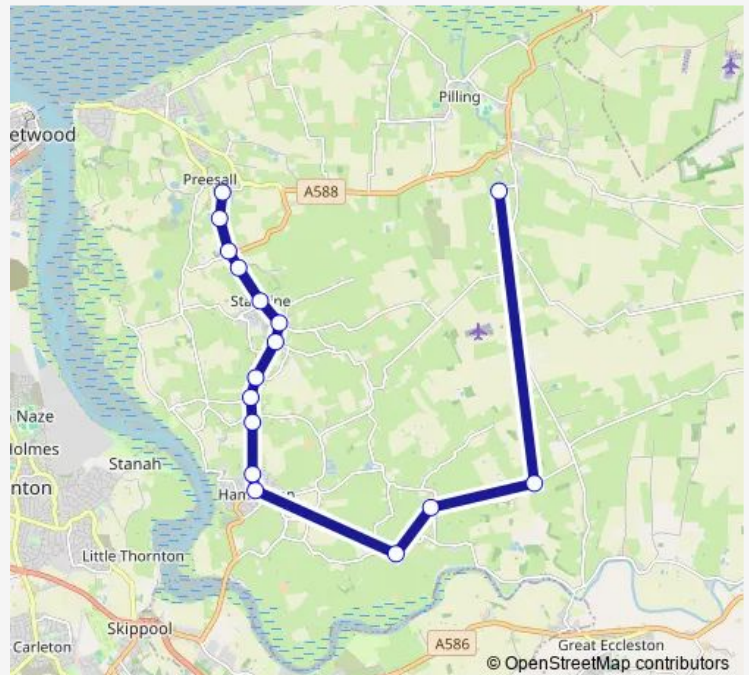

Rydal Road

Ryecroft Corner

Leylands Farm

Crookgate Lane

Primary School

Scronkey Farm

Route schedule

St Aidan's CETC — Scronkey Farm

Monday 15:10

Tuesday 15:10

Wednesday 15:10

Thursday 15:10

Friday 15:10

Saturday —

Sunday —

Route info

Direction: St Aidan's CETC

Stops: 16

Trip Duration: 0 hour 33 min

528 — Pilling - Preesall ST Aidans CETC

Direction

Scronkey Farm — St Aidan's CETC

14 stops

[Open route schedule](#)

Scronkey Farm — St Aidan's CETC

Monday	07:45
Tuesday	07:45
Wednesday	07:45
Thursday	07:45
Friday	07:45
Saturday	—
Sunday	—

Route info

Direction: Scronkey Farm

Stops: 14

Trip Duration: 0 hour 40 min

528 Bus time schedules and route maps are available in an offline PDF at busmaps.com. Use the busmaps.com website to see live bus times, train schedule or subway schedule, and step-by-step directions for all public transit in Blackpool