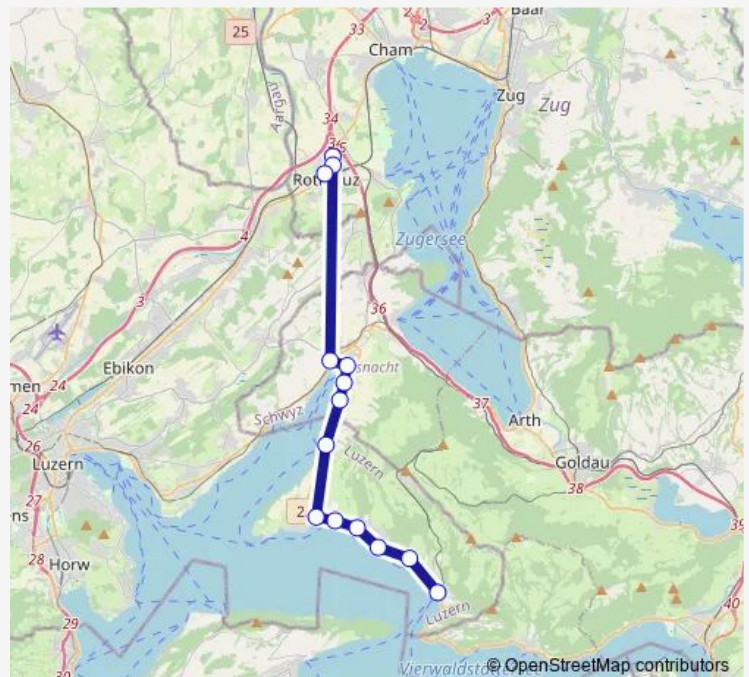

Vitznau, Unterwilen

Vitznau, Station

### Route schedule

Rotkreuz, Bahnhof Nord — Vitznau, Station

Monday —

Tuesday —

Wednesday —

Thursday 17:14-18:14

Friday —

Saturday —

### Route info

Direction: Rotkreuz, Bahnhof Nord

Stops: 14

Trip Duration: 0 hour 42 min

■ 528