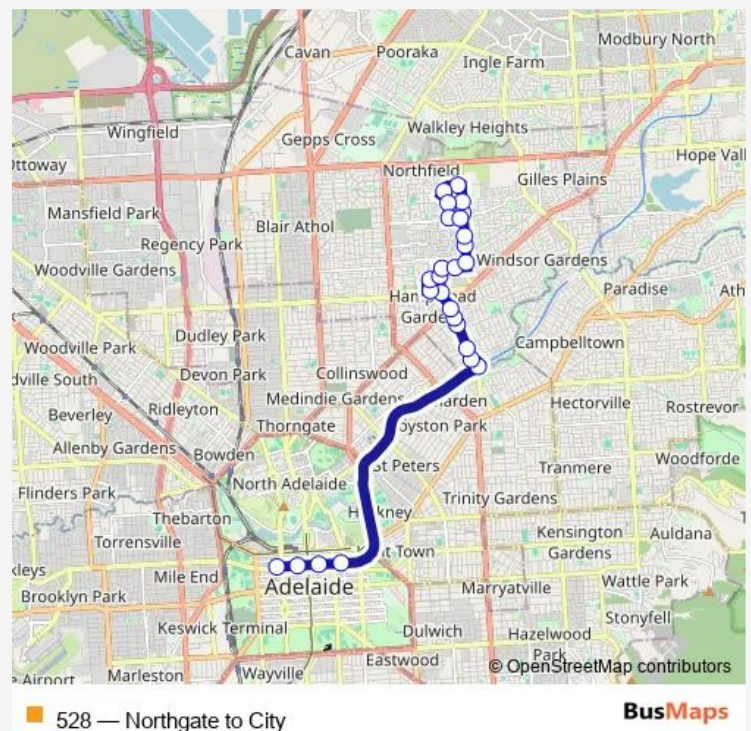

Stop 23A Princes Rd - South side

Stop 23 Princes Rd - South side

Stop 22A Birdwood Rd - East side

Stop 22 Rellum Rd - South side

Stop 21 Karoomba Ave - East side

Stop 20A Poole Ave - East side

Stop 20 O.G. Rd - East side

Stop 19 O.G. Rd - East side

Stop 18 O.G. Rd - East side

Stop 17B O.G. Rd - East side

Stop 17A O.G. Rd - East side

### Route schedule

Stop 26 Folland Ave - South side — Stop W1 Currie St - South side

Monday 06:13-08:23

Tuesday 06:13-08:23

Wednesday 06:13-08:23

Thursday 06:13-08:23

Friday 06:13-08:23

Saturday —

### Route info

Direction: Stop 26 Folland Ave - South side

Stops: 25

Trip Duration: 0 hour 40 min

528 — Northgate to City

Zone A Klemzig Interchange - East side

Stop S1 Grenfell St - South side

Stop U1 Grenfell St - South side