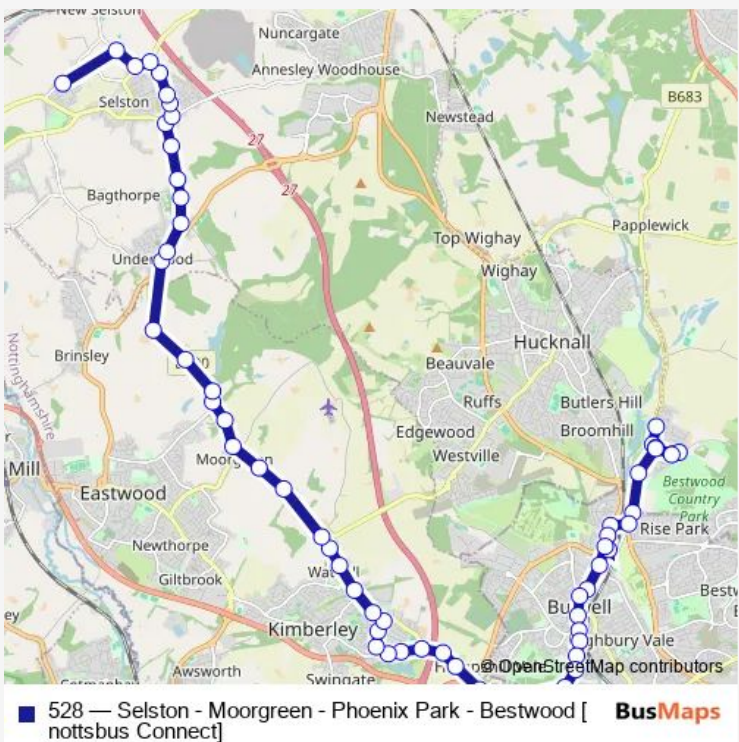

Route schedule
Selston Church — Coronation Road

Monday	10:00-14:00
Tuesday	10:00-14:00
Wednesday	10:00-14:00
Thursday	10:00-14:00
Friday	10:00-14:00
Saturday	10:00-14:00
Sunday	—

Route info

Direction: Selston Church

Stops: 71

Trip Duration: 0 hour 53 min

Nursery

Church Road

Church

Church Road

Narrow Lane

Victoria Gardens