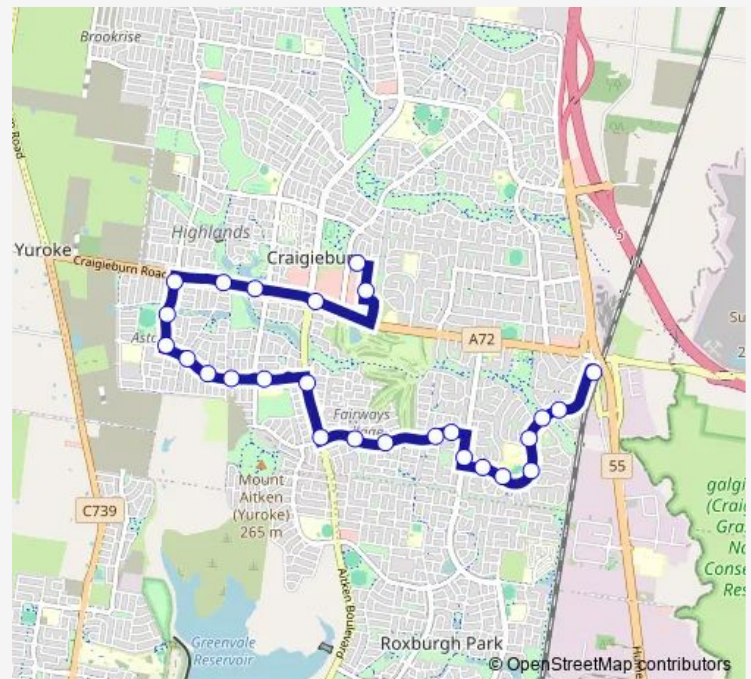

Craigieburn Central SC/Central Park Ave (Craigieburn) —
Craigieburn Station/Walters St (Craigieburn)

Monday 05:38-21:24

Tuesday 05:38-21:24

Wednesday 05:38-21:24

Thursday 05:38-21:24

Friday 05:38-21:24

Saturday 05:40-21:15

Sunday 05:40-21:15

Route info

Direction: Craigieburn Central SC/Central Park Ave
(Craigieburn)

Stops: 26

Trip Duration: 0 hour 26 min

528 — Craigieburn Central SC - Craigieburn Station

Hothlyn Drive Reserve/Hothlyn Dr (Craigieburn)

Langdon Cres/Hothlyn Dr (Craigieburn)

Aitken Creek/Hothlyn Dr (Craigieburn)

Brampton Cl/Hothlyn Dr (Craigieburn)

Craigieburn Station/Walters St (Craigieburn)

Direction

Craigieburn Station/Walters St (Craigieburn) —
Craigieburn Central SC/Central Park Ave (Craigieburn)

27 stops

[Open route schedule](#)

Craigieburn Station/Walters St (Craigieburn)

Aitken Creek/Hothlyn Dr (Craigieburn)

Langdon Cres/Hothlyn Dr (Craigieburn)

Craigieburn Education Complex/Hothlyn Dr (Craigieburn)