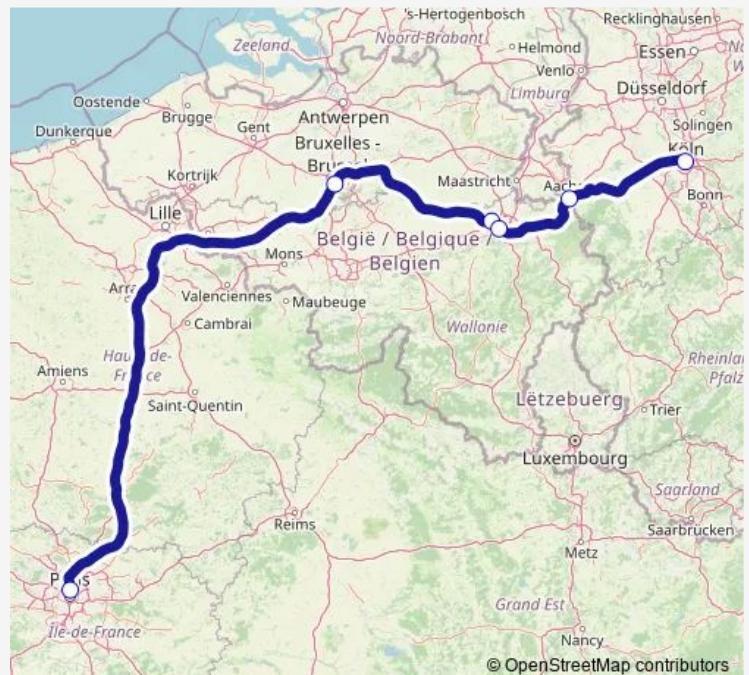

**Direction**

Liège-Guillemins — Bruxelles-Midi/Brussel-Zuid

2 stops

[Open route schedule](#)

Liège-Guillemins

Bruxelles-Midi/Brussel-Zuid

## Route schedule

Liège-Guillemins — Bruxelles-Midi/Brussel-Zuid

Monday	11:51
Tuesday	—
Wednesday	17:51
Thursday	—
Friday	—
Saturday	17:51
Sunday	—

## Route info

Direction: Liège-Guillemins

Stops: 2

Trip Duration: 0 hour 52 min

## Route info

Direction: Paris Nord

Stops: 6

Trip Duration: 3 hour 31 min