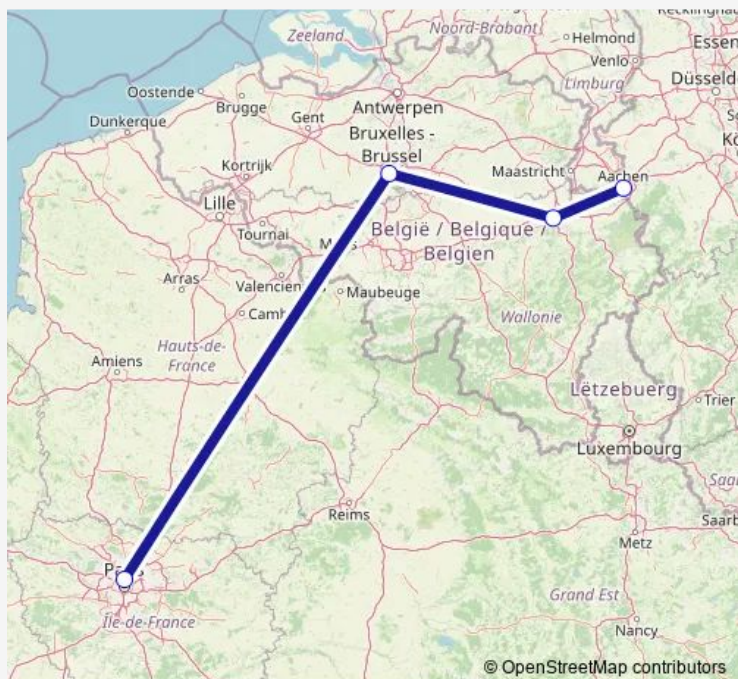

Rail thalys Aachen Hbf/Aix-la-Chapelle-Paris Nord

[Go to website](#)

Direction

Aachen Hbf/Aix-la-Chapelle — Paris Nord

4 stops

[Open route schedule](#)

Aachen Hbf/Aix-la-Chapelle

Liège-Guillemins

Bruxelles-Midi/Brussel-Zuid

Paris Nord

Route schedule

Aachen Hbf/Aix-la-Chapelle — Paris Nord

Monday	19:24
Tuesday	19:24
Wednesday	19:24
Thursday	19:24
Friday	19:24
Saturday	—
Sunday	17:24-19:24

Route info

Direction: Aachen Hbf/Aix-la-Chapelle

Stops: 4

Trip Duration: 2 hour 41 min

Direction

Paris Nord — Aachen Hbf/Aix-la-Chapelle

4 stops

[Open route schedule](#)

Paris Nord