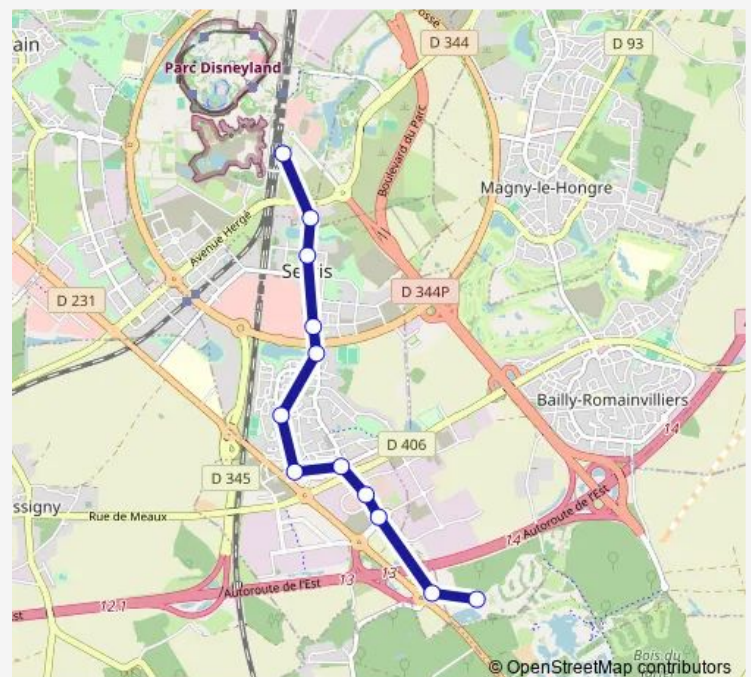

Direction

Chessy Sud - Quai K — Villages Nature

12 stops

[Open route schedule](#)

Chessy Sud - Quai K

Commissariat

Lac

Garonne

Route schedule

Chessy Sud - Quai K — Villages Nature

Monday 00:04-23:49

Tuesday 00:19-23:49

Wednesday 00:19-23:49

Thursday 00:19-23:49

Friday 00:04-23:49

Saturday 00:19-23:34

Sunday 00:04-23:34

Route info

Direction: Chessy Sud - Quai K

Stops: 12

Trip Duration: 0 hour 19 min

Direction

Villages Nature — Chessy Sud - Quai A (dépose)

12 stops

Tuesday 05:52-23:47

Wednesday 05:52-23:47

Thursday 05:52-23:47

Friday 00:02-23:47

Saturday 05:52-23:02

Sunday 00:02-23:02

Route info

Direction: Villages Nature