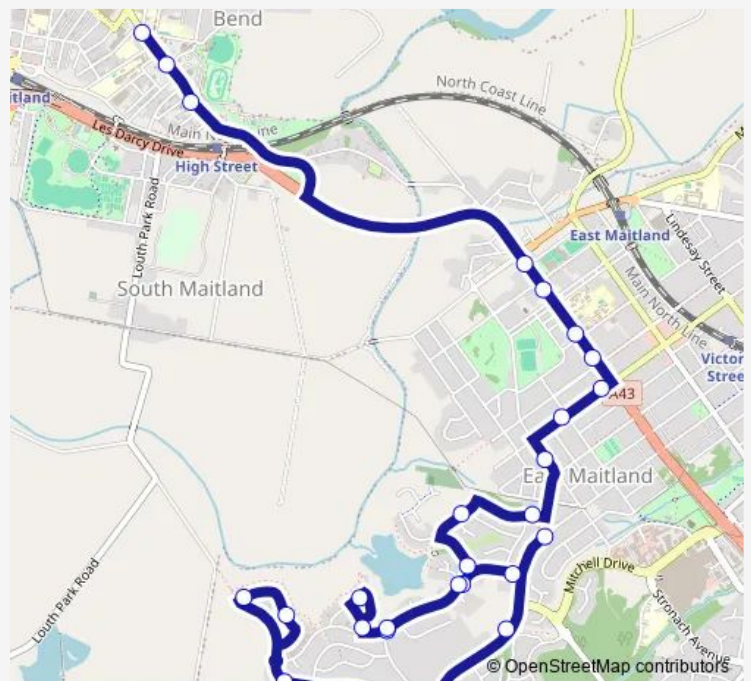

Wilton Dr After Woodrow Way

Wilton Dr Opp Gloaming Av

Wilton Dr After Campbell Cl

122 Wilton Dr

Mount Vincent Rd Opp Chisholm Rd

Turnbull Dr After Brunswick St

Rimiks Trail Reserve, Turnbull Dr

Turnbull Dr At Woodrow Way

High St At Rous St

High St Before Newcastle St

Newcastle St After George St

Route schedule

Brunswick St At Richardson St — High St Opp Free Church St

Monday 07:47

Tuesday 07:47

Wednesday 07:47

Thursday 07:47

Friday 07:47

Saturday —

Sunday —

Route info

Direction: Brunswick St At Richardson St

Stops: 26

Trip Duration: 0 hour 33 min

New England Hwy After King St

New England Hwy Before William St

Newcastle St Opp Grant St

High St At Smith St

Maitland Town Hall, High St

High St Opp Free Church St

2231 School Bus time schedules and route maps are available in an offline PDF at busmaps.com. Use the busmaps.com website to see live bus times, train schedule or subway schedule, and step-by-step directions for all public transit in Maitland