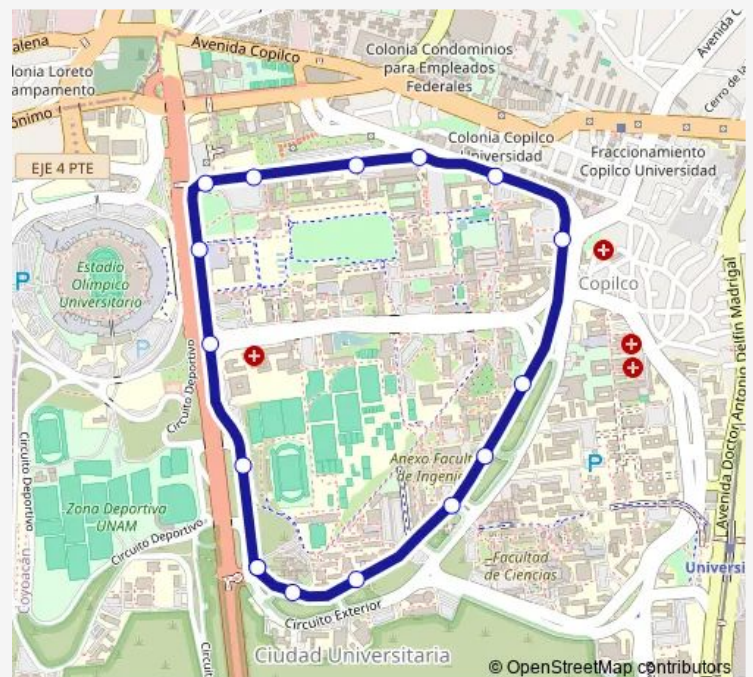

Direction

Base Metrobús Cu — Base Metrobús Cu

16 stops

[Open route schedule](#)

Base Metrobús Cu

Estadio de Prácticas

Muca

Rectoría

Camino Verde

Facultad de Contaduría y Administración

Escuela de Trabajo Social

Base Metrobús Cu

Route schedule

Base Metrobús Cu — Base Metrobús Cu

Monday	00:00
Tuesday	00:00
Wednesday	00:00
Thursday	00:00
Friday	00:00
Saturday	00:00
Sunday	—

Route info

Direction: Base Metrobús Cu

Stops: 16

Trip Duration: 1 hour 1 min

Puma9 Bus time schedules and route maps are available in an offline PDF at busmaps.com. Use the busmaps.com website to see live bus times, train schedule or subway schedule, and step-by-step directions for all public transit in Mexico City