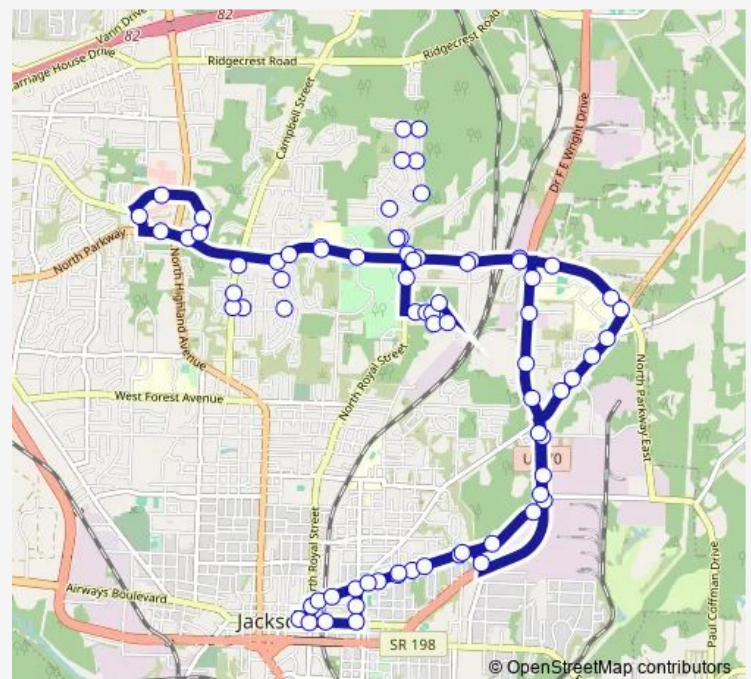

Lexington Ave. @ Irby St.

Lexington Ave. @ Hays Ave.

Lexington Ave. @ Hamilton St.

Lexington Ave. @ Elizabeth St.

Lexington Ave. @ Harris St.

Lexington Ave. @ Boone St.

Lexington Ave. @ Phillips St.

Cartmell St. @ Hwy 70

N. Parkway @ Conalco Dr.

Route schedule

JTA Transfer Center — Main St. @ High St.

Monday	05:45-21:00
Tuesday	05:45-21:00
Wednesday	05:45-21:00
Thursday	05:45-21:00
Friday	05:45-21:00
Saturday	05:45-21:00
Sunday	—

Route info

Direction: JTA Transfer Center

Stops: 75

Trip Duration: 0 hour 55 min

■ N Parkway

N. Parkway @ N. Royal St. (Phillip 66)

Oak Park Dr. @ Royal Arms Apts. #1 *

Oak Park Dr. @ Royal Arms Apts. #2 *

Oak Park Dr. @ Coolwood Dr. *

Point-O-Woods Dr. @ Coolwood Dr. *

Tanglewood Dr. @ Point-O-Woods Dr. *

Tangelwood Dr. @ Coolwood Dr.

N. Royal St. @ Lawrence Switch Rd.

N. Royal St. @ N. Parkway (Phillip 66) *