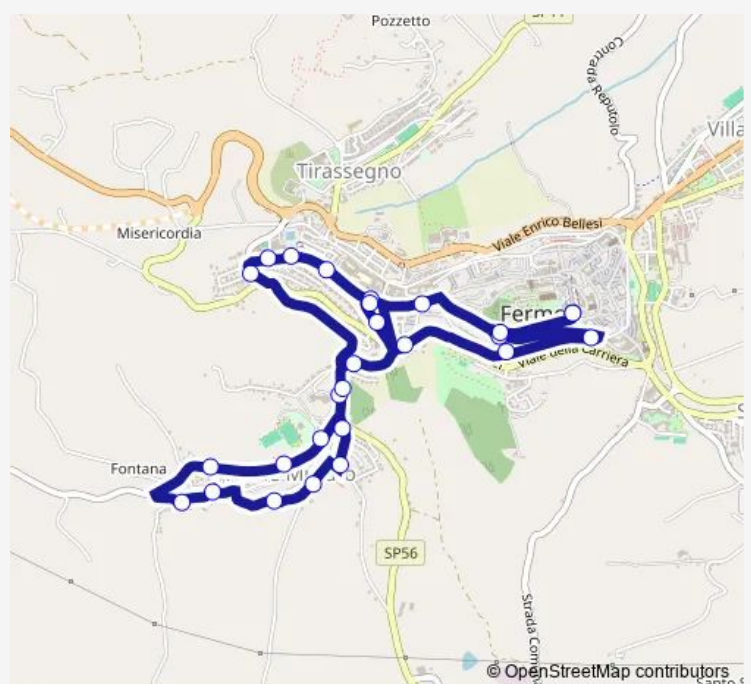

Thursday —

Friday —

Saturday 07:35-13:00

Sunday —

Route info

Direction: Fermo Terminal

Stops: 29

Trip Duration: 0 hour 20 min

Direction

Largo Calzecchi — Largo Calzecchi

27 stops

[Open route schedule](#)

Largo Calzecchi

Tunnel Dir Psg

V.Le Ciccolungo Dir Carceri

Villa Verde

Tuesday 07:35-19:00

Wednesday 07:35-19:00

Thursday 07:35-19:00

Friday 07:35-19:00

Saturday 15:00-19:00

Sunday —

Route info

Direction: Largo Calzecchi