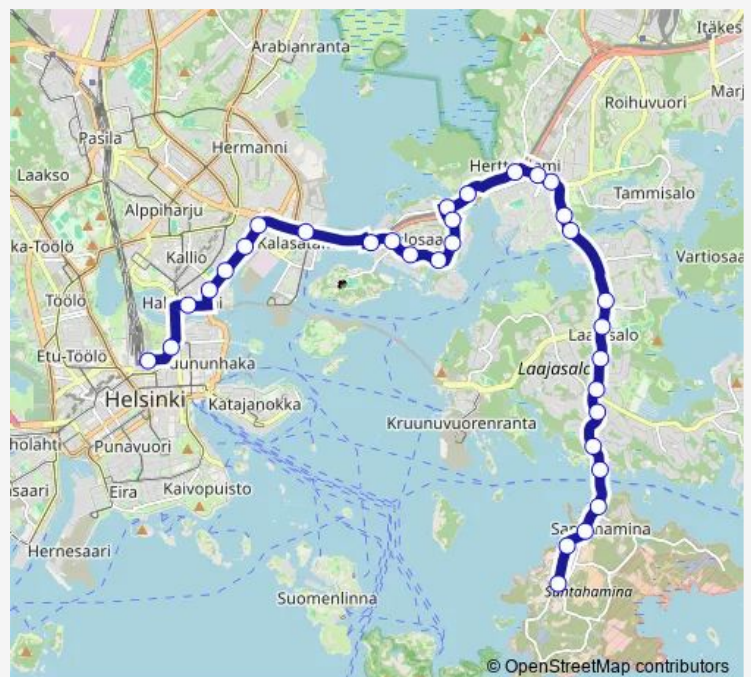

Risto Rytin tie

Lars Sonckin tie

Route schedule

Santahamina — Rautatientori

Monday	23:25-00:51 ⁺¹
Tuesday	23:25-00:51 ⁺¹
Wednesday	23:25-00:51 ⁺¹
Thursday	23:25-00:51 ⁺¹
Friday	23:25-00:51 ⁺¹
Saturday	23:25-00:51 ⁺¹
Sunday	23:25-00:51 ⁺¹

Route info

Direction: Santahamina

Stops: 32

Trip Duration: 0 hour 31 min

Kalliokaivonmäki

Marsalkantie

Hopeasalmenranta

Kalasadama (M)

Suвилаhti

Käenkuja

Hanasaari

Merihaka

Hakaniemi

Kaisaniemenpuisto

Rautatientori

Direction