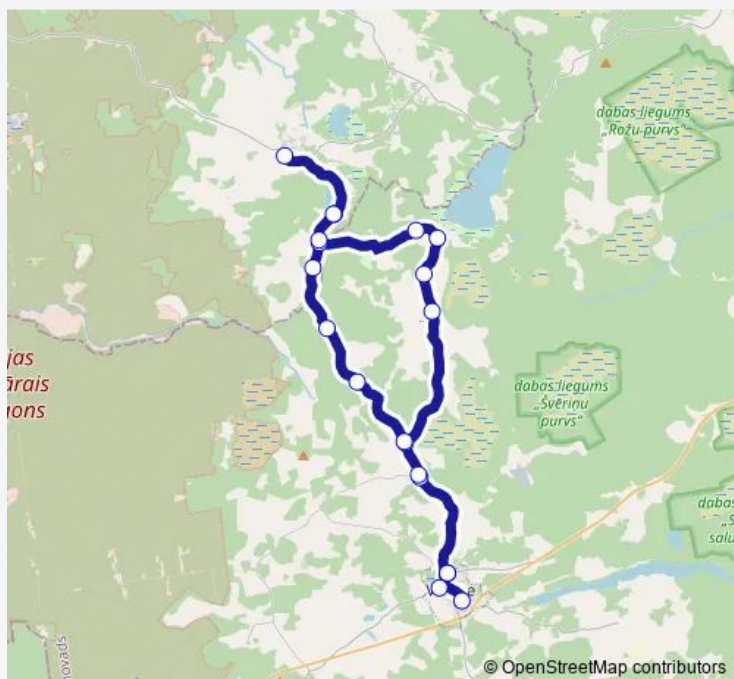

Route schedule

Viesīte — PII Zīlīte

Monday	07:05
Tuesday	07:05
Wednesday	07:05
Thursday	07:05
Friday	07:05
Saturday	—
Sunday	—

Route info

Direction: Viesīte

Stops: 20

Trip Duration: 0 hour 55 min

6891 — Viesīte-Sunākste-Vārnavas-Viesīte

Direction

Viesīte — Viesīte

18 stops

[Open route schedule](#)

Viesīte

Ikšķile

Vārnavas pagrieziens

Vārnavas centrs

Monday	—
Tuesday	16:00
Wednesday	—
Thursday	—
Friday	13:00
Saturday	—
Sunday	—

Route info

Direction: Viesīte

Stops: 18

Trip Duration: 0 hour 51 min

Direction

PII Zīlīte — Viesīte

20 stops

Route info

Direction: PII Zīlīte

Stops: 20

Trip Duration: 0 hour 55 min

6891 Bus time schedules and route maps are available in an offline PDF at busmaps.com. Use the busmaps.com website to see live bus times, train schedule or subway schedule, and step-by-step directions for all public transit in Viesīte