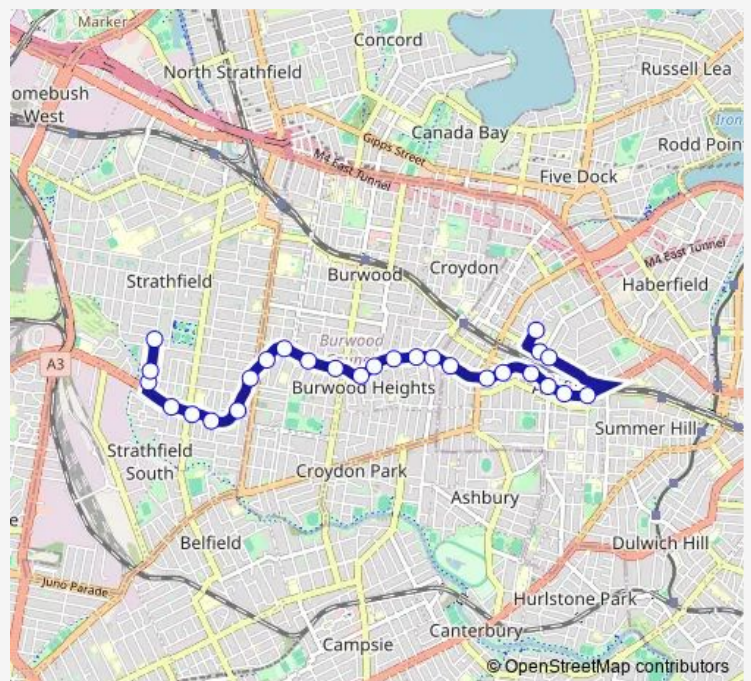

Ashfield Rsl, Liverpool Rd

Liverpool Rd Opp St James Croydon

Liverpool Rd Before Croydon Av

Liverpool Rd At Brighton St

Liverpool Rd At Badminton Rd

Liverpool Rd After Claremont Rd

Liverpool Rd At Culdees Rd

St Joseph's Primary School, Liverpool Rd

Liverpool Rd At The Parade

Liverpool Rd At Beaumaris St

The Broadway, Liverpool Rd

Liverpool Rd Before Plymouth St

Liverpool Rd Before Hill St

Route schedule

St Vincents College Ashfield, Alt St — Wallis Av After Augusta St

Monday	15:10
Tuesday	15:10
Wednesday	15:10
Thursday	15:10
Friday	—
Saturday	—
Sunday	—

Route info

Direction: St Vincents College Ashfield, Alt St

Stops: 27

Trip Duration: 0 hour 23 min

592s — Bethlehem College to Strathfield Station

Liverpool Rd At Frances Av

Liverpool Rd Opp Strathfield South Public School

Liverpool Rd At Brooklyn St

Wallis Av After Liverpool Rd

Wallis Av At Verona St

Wallis Av After Augusta St

592s School Bus time schedules and route maps are available in an offline PDF at busmaps.com. Use the busmaps.com website to see live bus times, train schedule or subway schedule, and step-by-step directions for all public transit in Sydney