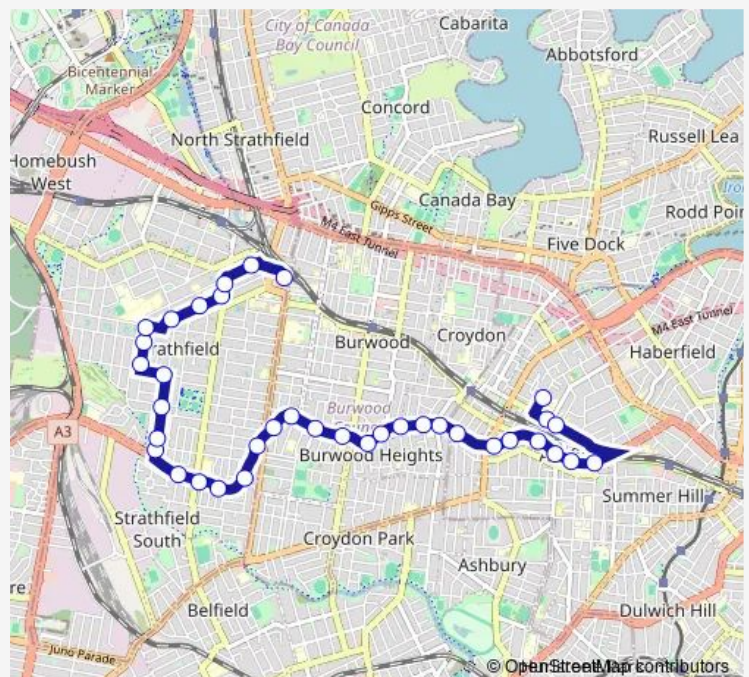

St Joseph's Primary School, Liverpool Rd

Liverpool Rd At The Parade

Liverpool Rd At Beaumaris St

The Broadway, Liverpool Rd

Liverpool Rd Before Plymouth St

Liverpool Rd Before Hill St

Route schedule

St Vincents College Ashfield, Alt St — Strathfield Station, Albert Rd, Stand M

Monday 15:15

Tuesday 15:15

Wednesday 15:15

Thursday 15:15

Friday 15:15

Saturday —

Sunday —

Route info

Direction: St Vincents College Ashfield, Alt St

Stops: 37

Trip Duration: 0 hour 37 min

592s — Bethlehem College to Strathfield Station

Liverpool Rd At Frances Av

Liverpool Rd Opp Strathfield South Public School

Liverpool Rd At Brooklyn St

Wallis Av After Liverpool Rd

Wallis Av At Verona St

Wallis Av After Augusta St

Ada Av At Wallis Av

South St After Ada Av

South St At Newton Rd

South St At Barker Rd