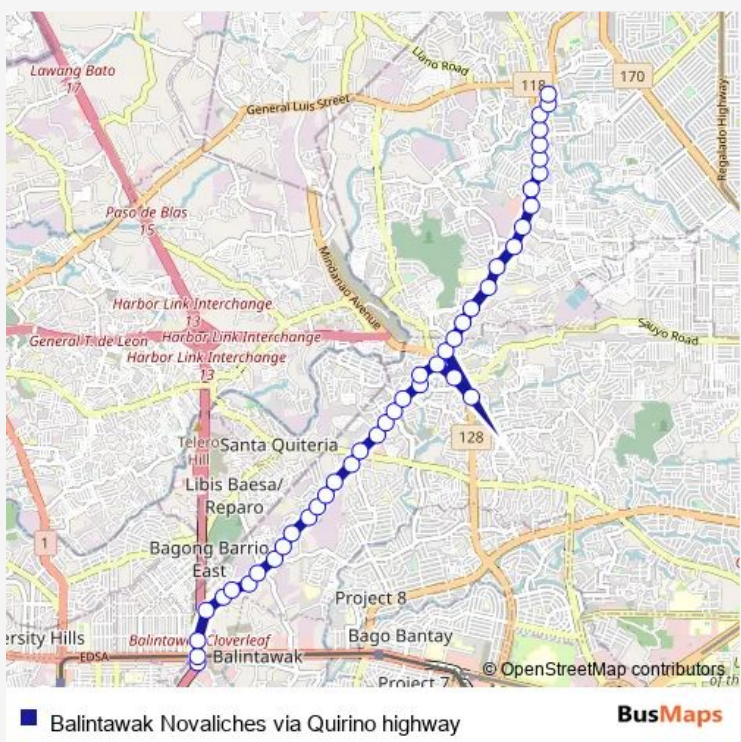

# Bus Balintawak Novaliches via Quirino highway

[Go to website](#)

**Direction**  
 Andreas Bonifacio, Quezon City — Dumalay, Quezon City  
 43 stops  
[Open route schedule](#)

- Andreas Bonifacio, Quezon City
- North Luzon Expressway / Epifanio de los Santos Avenue Intersection, Caloocan City
- North Luzon Expressway near Bonifacio Memorial Elementary School, Caloocan City
- Quirino Highway, Quezon City
- Quirino Highway / S Gonzales Drive Intersection, Quezon City
- Quirino Highway near Maximina Intersection, Quezon City
- Quirino Highway / Francisco Intersection, Quezon City
- Quirino Highway / 127 Interior Intersection, Quezon City
- Quirino Highway, Quezon City
- Pascual Memorial Elementary School, Quirino Highway, Quezon City
- Quirino Highway / Masagana Intersection, Quezon City
- Baesa Town Centre, Quirino Highway, Quezon City
- Baesa Cemetary, Quirino Highway, Quezon City
- Quirino Highway / Rodriguez Drive Intersection, Quezon City
- Inglesia ni Cristo, Quirino Highway, Quezon City
- Quirino Highway / Vipra Intersection, Quezon City
- Chowking, Quirino Highway, Quezon City
- SM Supermarket, Quirino Highway, Quezon City
- Quirino Highway / Kalapati Intersection, Quezon City

Route schedule  
 Andreas Bonifacio, Quezon City — Dumalay, Quezon City

Monday	00:00
Tuesday	00:00
Wednesday	00:00
Thursday	00:00
Friday	00:00
Saturday	00:00
Sunday	00:00

Route info  
 Direction: Andreas Bonifacio, Quezon City  
 Stops: 43  
 Trip Duration: 0 hour 48 min

Quirino Highway, Quezon City

Quirino Highway, Quezon City

Quirino Highway, Quezon City

MAN Bus and Trucks, Quirino Highway, Quezon City

Quirino Highway / Mindanao Avenue Intersection, Quezon City

Pacific Global Hospital, Mindanao Avenue, Quezon City

## Route info

Direction: Quirino Highway, Quezon City

Stops: 38

Trip Duration: 0 hour 42 min

SM Supermarket, Quirino Highway, Quezon City

Chowking, Quirino Highway, Quezon City

Quirino Highway / Vipra Intersection, Quezon City