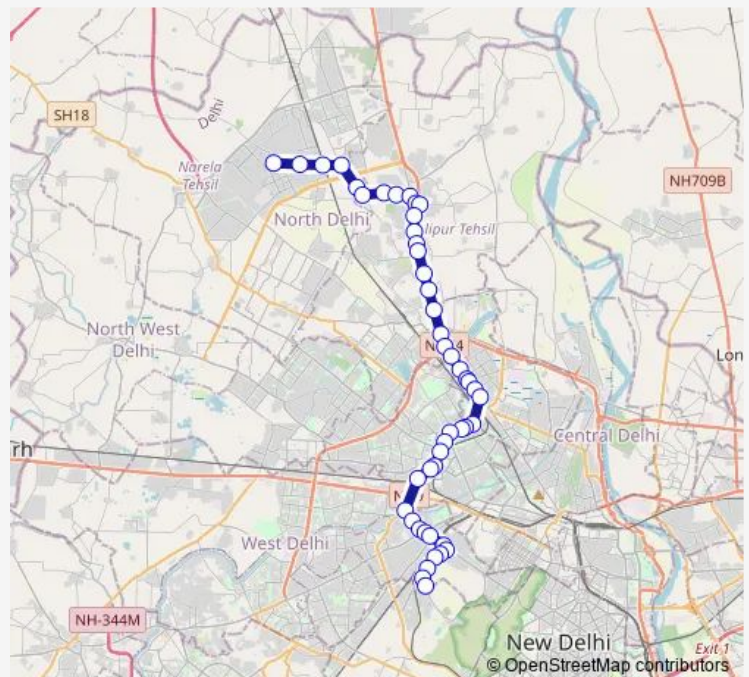

Sanjay Gandhi Transport Nagar

Mukarba Chowk

GTK Depot

Route schedule

Bawana Sec 5 Cluster Depot — Inder Puri Krishi Kunj

Monday 18:30-22:00

Tuesday 18:30-22:00

Wednesday 18:30-22:00

Thursday 18:30-22:00

Friday 18:30-22:00

Saturday 18:30-22:00

Sunday 18:30-22:00

Route info

Direction: Bawana Sec 5 Cluster Depot

Stops: 47

Trip Duration: 1 hour 53 min

725stldown

BusMaps

Jahangirpuri GT Road (Metro Station)

Mahindra Park

Sarai Pipal Thala

Adarsh Nagar Metro Station

New Sabzi Mandi

Shalimar Bagh (Ring Road)